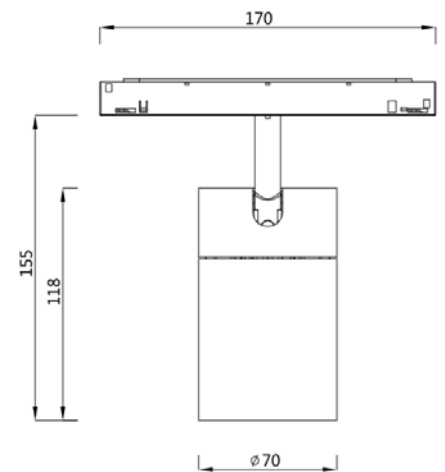

- ① ② ③ ④ ⑤ ⑥ ⑦ ⑧ ⑨ ⑩ ⑪

Code composition: ALT 70 S - 4 LN C 20 G30 - S - B - L01

① Product series	② Model	③ App types	④ Track style	⑤ Dimming type	⑥ COB type	⑦ Watt	⑧ LED Kelvin & CRI	⑨ Optical angle	⑩ Finishes	⑪ Accessories
ALT	70	S	Spotlight	4 wires	LN	No dimming	C	COB	20W	H27 2700 >95 S Spot White L01 Honeycomb
					LV	0/1-10V dimming				G30 3000 >90 M Medium Black L02 Oval diffuser
					LD	DALI dimming				E40 4000 >80 F Flood L03 Diffuser
										C50 5000 >70 WF Wide Flood L04 Anti-glare ring