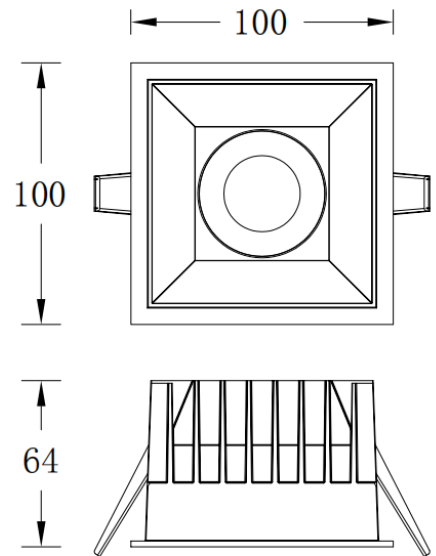

Product information

Product number: DP090S - 14W
 Input Voltage (v): 220-240V~
 Dimming: On/Off, TRIAC, 1-10V, DALI
 Light source: COB LED
 luminaire Lifetime: 50.000h (L80B50, Ta25°C)
 IP Rating: 54
 Working Temperature (°C): -5 ~ +30
 Material: Aluminium
 Fitting Colors: Sandy White / Sandy Black

Packaging information

N.W. lamp (Kg): 0.44
 G.W. Carton (Kg): 11.6
 Master carton dimensions(mm): 465x295x288
 Quantity per carton(PCS): 24

Beam	Watt	CRI	Luminous	CCT	Code
18	14W	90	1148 lm	4000K	DP090S-14G40-S01
			1115 lm	3000K	DP090S-14G30-S01
			1059 lm	2700K	DP090S-14G27-S01
28	14W	90	1224 lm	4000K	DP090S-14G40-M01
			1189 lm	3000K	DP090S-14G30-M01
			1129 lm	2700K	DP090S-14G27-M01
38	14W	90	1218 lm	4000K	DP090S-14G40-F01
			1183 lm	3000K	DP090S-14G30-F01
			1123 lm	2700K	DP090S-14G27-F01
50	14W	90	1289 lm	4000K	DP090S1-14G40-WF0
			1252 lm	3000K	DP090S-14G30-WF01
			1189 lm	2700K	DP090S-14G27-WF01

Cut hole : 90x90mm