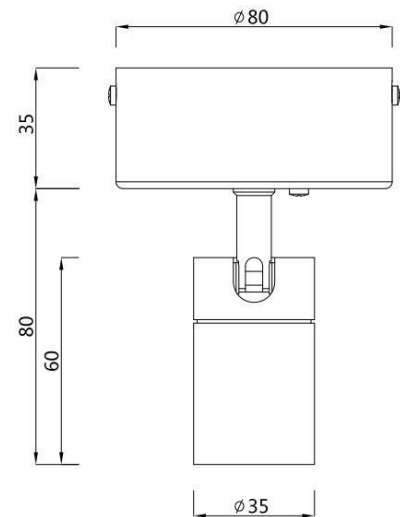

Honeycomb   Oval   diffuser
Diffuser