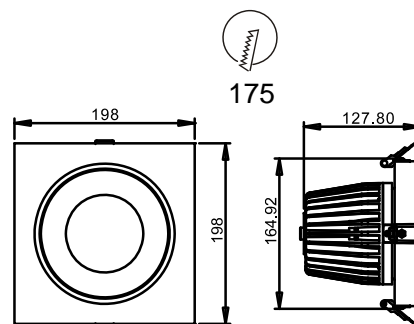

exLite Series

BL072-30W

Reflector

Technical Parameters:

Name	Parameters
Light source:	COB
Input Voltage:	AC220~240V 50/60Hz
LED Current:	800mA, 30-33V
Rated life:	>35,000 hours
Operating temperature:	-20°C~40°C
Storage temperature:	-30°C~60°C
Certificate:	CE/RoHS
Dimmability:	Dimmable Optional
Weight:	1.2 KG

Ordering Information:

● White+Black

Power	CRI	Beam Angle	Luminous	CCT	Housing	Part Number
30W	>80	60°	2448 lm	3000K	●	BL072-30W-830-W-60
			2533 lm	4000K	●	BL072-30W-840-W-60
			2493 lm	5000K	●	BL072-30W-850-W-60
	>90	60°	2095 lm	3000K	●	BL072-30W-930-W-60
			2714 lm	4000K	●	BL072-30W-940-W-60

Technical Data test pattern

30W	CRI>80						CRI>90	
	LED			Luminaire			LED	Luminaire
Power	16.2W			29.5W			16.2W	29.5W
Current	500mA			800mA			500mA	800mA
Luminous Flux	2120lm	2200lm	2200lm	2448lm	2533lm	2493lm	1630lm	2095lm
CCT	3000K	4000K	5000K	3000K	4000K	5000K	3000K	3000K
Color tolerance	3 SDCM			3 SDCM			3 SDCM	
Service life	>50,000Hrs			>50,000Hrs			>50,000Hrs	>50,000Hrs
Beam Angle	120°			60°			120°	60°
Typical Efficiency				88%				86%
Efficacy(lm/W)	131	135	136	83	85.8	84.5	101	71

60°	3000K	4000K	5000K	60°	3000K
H(m) Emax D(m)	H(m) Emax D(m)	H(m) Emax D(m)	H(m) Emax D(m)	H(m) Emax D(m)	H(m) Emax D(m)
1m 2391lx 1.25m	1m 2462lx 1.26m	1m 2431lx 1.26m	1m 2022lx 1.25m	1m 2022lx 1.25m	1m 2022lx 1.25m
2m 597lx 2.51m	2m 615lx 2.53m	2m 607lx 2.52m	2m 505lx 2.51m	2m 505lx 2.51m	2m 505lx 2.51m
3m 265lx 3.77m	3m 273lx 3.80m	3m 270lx 3.79m	3m 224lx 3.77m	3m 224lx 3.77m	3m 224lx 3.77m
4m 149lx 5.02m	4m 153lx 5.07m	4m 151lx 5.05m	4m 126lx 5.02m	4m 126lx 5.02m	4m 126lx 5.02m
5m 95lx 6.28m	5m 98lx 6.34m	5m 97lx 6.31m	5m 80lx 6.28m	5m 80lx 6.28m	5m 80lx 6.28m