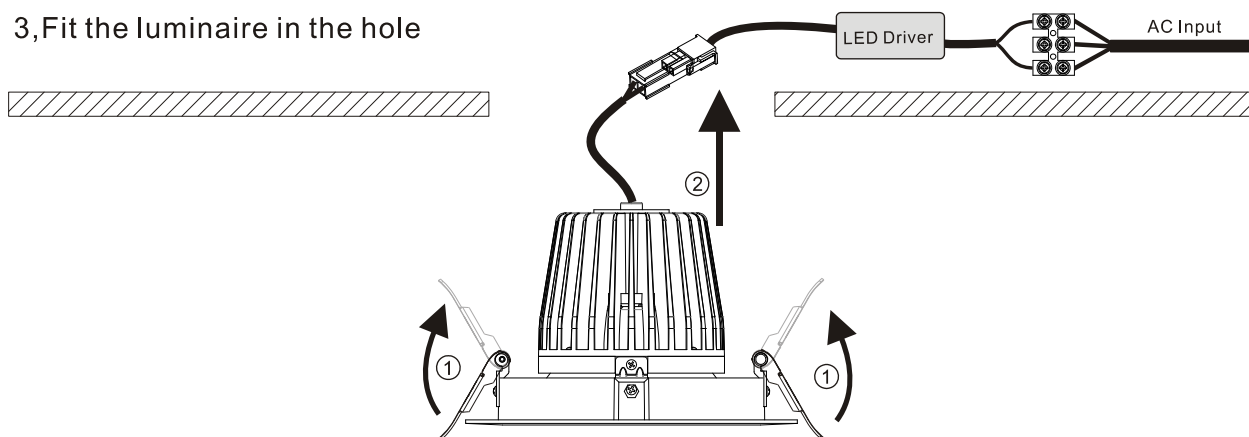

Technical Data test pattern

30W	CRI>80						CRI>90	
	LED			Luminaire			LED	Luminaire
Power	16.2W			29.5W			16.2W	29.5W
Current	500mA			800mA			500mA	800mA
Luminous Flux	2120lm	2200lm	2200lm	2448lm	2533lm	2493lm	1630lm	2095lm
CCT	3000K	4000K	5000K	3000K	4000K	5000K	3000K	3000K
Color tolerance	3 SDCM			3 SDCM			3 SDCM	
Service life	>50,000Hrs			>50,000Hrs			>50,000Hrs	>50,000Hrs
Beam Angle	120°			60°			120°	60°
Typical Efficiency				88%				86%
Efficacy(lm/W)	131	135	136	83	85.8	84.5	101	71

Installation instruction

1, Cut Hole

2, Connect Wire

3, Fit the luminaire in the hole

4, Finish