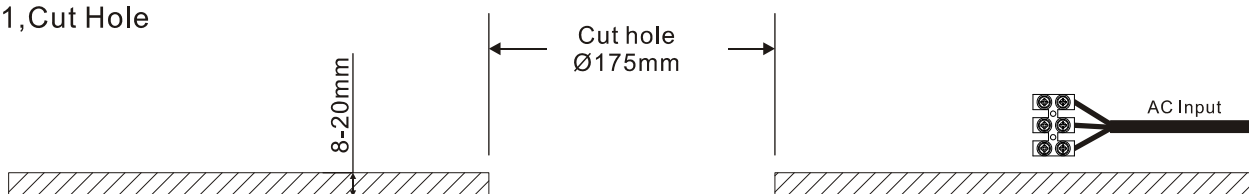

Installation instruction

1, Cut Hole