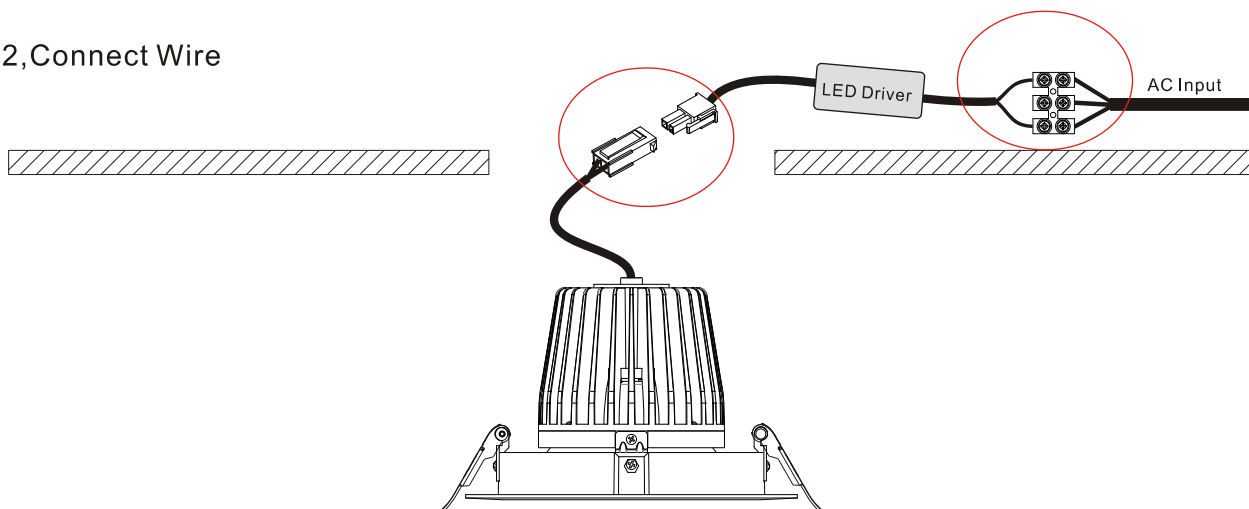

exLite Series

BL072-30W

Reflector

Technical Parameters:

Name	Parameters
Light source:	COB
Input Voltage:	AC220~240V 50/60Hz
LED Current:	800mA, 30-33V
Rated life:	>35,000 hours
Operating temperature:	-20°C~40°C
Storage temperature:	-30°C~60°C
Certificate:	CE/RoHS
Dimmability:	Dimmable Optional
Weight:	1.2 KG

Technical Data test pattern

30W	CRI>80						CRI>90	
	LED			Luminaire			LED	Luminaire
Power	16.2W			29.5W			16.2W	29.5W
Current	500mA			800mA			500mA	800mA
Luminous Flux	2120lm	2200lm	2200lm	2448lm	2533lm	2493lm	1630lm	2095lm
CCT	3000K	4000K	5000K	3000K	4000K	5000K	3000K	3000K
Color tolerance	3 SDCM			3 SDCM			3 SDCM	
Service life	>50,000Hrs			>50,000Hrs			>50,000Hrs	>50,000Hrs
Beam Angle	120°			60°			120°	60°
Typical Efficiency				88%				86%
Efficacy(lm/W)	131	135	136	83	85.8	84.5	101	71

Installation instruction

1, Cut Hole

2, Connect Wire

3, Fit the luminaire in the hole

4, Finish