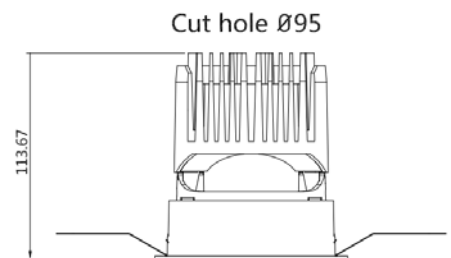

EDGE II

Recessed Downlight

Norms: EN 60598-1, EN 60598-2-1, EN60598-2-2

Product information

Product number:	REG2095F - 20W
Input Voltage (v):	220-240V
Dimming:	On/Off, TRIAC, 1-10V, DALI
Light source:	COB LED
luminaire Lifetime:	50.000h (L80-B10, Ta25°C)
Rotation Angle (degree):	350
Tilting Angle (degree):	N/A
IP Rating:	20
Working Temperature (°C)	-5 ~ +30
Storage Temperature (°C)	-20 ~ +50
Material:	Aluminium
Fitting Colors:	9016 Sandy White / 9017 Sandy Black

Square Trim

Square Trimless

Packaging information

N.W. lamp (Kg)	0.6
G.W. Carton (Kg)	26
Master carton dimensions(mm)	678x670x277
Quantity per carton(PCS)	40

Beam	Watt	CRI	Luminous	CCT	Code
20	20W	90	1307.1	4000K	REG2095FS-20G40
			1212.8	3000K	REG2095FS-20G30
			1127.9	2700K	REG2095S-20G27
25	20W	90	1648.6	4000K	REG2095FM-20G40
			1282.6	3000K	REG2095FM-20G30
			1192.8	2700K	REG2095FM-20G27
38	20W	90	1334.3	4000K	REG2095FF-20G40
			1325.9	3000K	REG2095FF-20G30
			1233.1	2700K	REG2095FF-20G27

Code composition: REG2 095 F R1 W - R S 01 - D 20 G27

① ② ③ ④ ⑤ ⑥ ⑦ ⑧ ⑨ ⑩ ⑪

Product Code	Hole Cut Size	Structural	Structural style	Finishes	Optical	Angle	Anti-glare cover	Dimming	Watt	LED	Kelvin & CRI	
REG2	Φ95mm	Fixed	R1 Round Trim	White	Reflector	S Spot	01 Mirror silver	X Not-Driver	20W	H27	2700 95	
	Φ75mm	Adjustable	R2 Round Trimless	Black	Lens	M Medium	02 Flax Silver	T TRIAC		G27	2700 90	
	Φ55mm	Wall Washer	S1	Square Trim			F Flood	03 Matte white	V 1-10V		G30	3000 90
				S2 Square Trimless				04 Blinding black	D DALI		G40	4000 90
							05 Bright black		E50	5000 80		
							06 Matte black					
							07 Charm Gold					