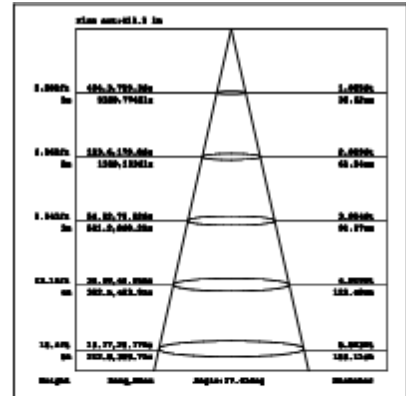

Ordering Information:

○ White ● Black

Power	CRI	Beam Angle	Luminous	CCT	Housing	Part Number
15W	>80	▲ 16°	1280 lm	3000K	○	RL041-15W-830-W-16
					●	RL041-15W-830-B-16
			1320 lm	4000K	○	RL041-15W-840-W-16
					●	RL041-15W-840-B-16
		▲ 24°	1260 lm	3000K	○	RL041-15W-830-W-24
					●	RL041-15W-830-B-24
		1310 lm	4000K	○	RL041-15W-840-W-24	
				●	RL041-15W-840-B-24	
	▲ 38°	1210 lm	3000K	○	RL041-15W-830-W-38	
				●	RL041-15W-830-B-38	
		1260 lm	4000K	○	RL041-15W-840-W-38	
				●	RL041-15W-840-B-38	
	▲ 60°	1230 lm	3000K	○	RL041-15W-830-W-60	
				●	RL041-15W-830-B-60	
		1270 lm	4000K	○	RL041-15W-840-W-60	
				●	RL041-15W-840-B-60	
	>90	▲ 16°	1080 lm	3000K	○	RL041-15W-930-W-16
					●	RL041-15W-930-B-16
		1220 lm	4000K	○	RL041-15W-940-W-16	
				●	RL041-15W-940-B-16	
▲ 24°		1080 lm	3000K	○	RL041-15W-930-W-24	
				●	RL041-15W-930-B-24	
		1210 lm	4000K	○	RL041-15W-940-W-24	
				●	RL041-15W-940-B-24	
▲ 38°		1040 lm	3000K	○	RL041-15W-930-W-38	
				●	RL041-15W-930-B-38	
		1150 lm	4000K	○	RL041-15W-940-W-38	
				●	RL041-15W-940-B-38	
▲ 60°	1070 lm	3000K	○	RL041-15W-930-W-60		
			●	RL041-15W-930-B-60		
	1180 lm	4000K	○	RL041-15W-940-W-60		
			●	RL041-15W-940-B-60		

Technical Data test pattern

CRI80 16°

3000K

4000K

CRI80 24°

3000K

4000K

CRI80 38°