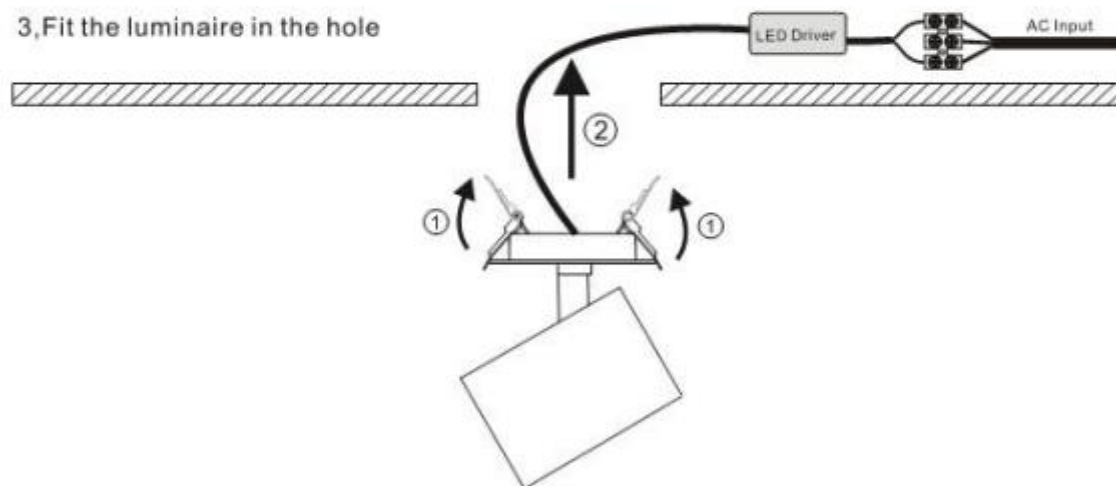

4000K

Packaging:

Box  
1pc/box  
GW: 0.7kg/box

Outer carton  
L515\*W415\*H305mm  
20 pcs/CTN  
GW: 16kg/carton

Installation instruction

1,Cut Hole

2,Connect Wire

3,Fit the luminaire in the hole