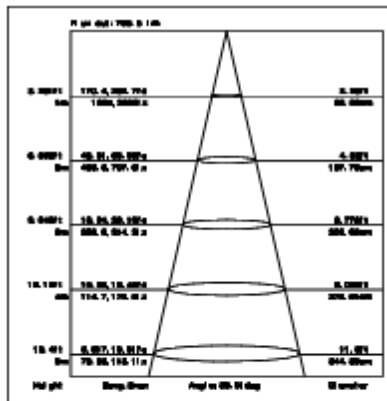

Technical Data test pattern

3000K