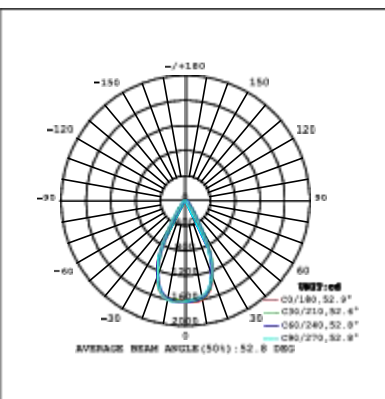

Technical Data test pattern

CRI80 60°