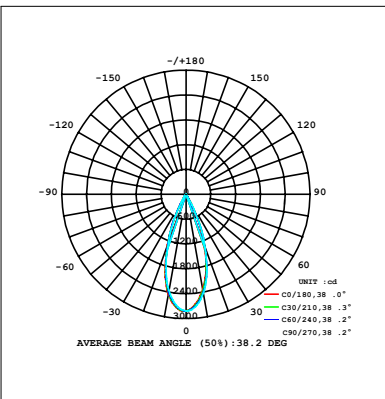

Ordering Information:

○ White ● Black

Power	CRI	Beam Angle	Luminous	CCT	Housing	Part Number
15W	>80	▲ 16°	1280 lm	3000K	○	RL041-15W-830-W-16
					●	RL041-15W-830-B-16
			1320 lm	4000K	○	RL041-15W-840-W-16
					●	RL041-15W-840-B-16
		▲ 24°	1260 lm	3000K	○	RL041-15W-830-W-24
					●	RL041-15W-830-B-24
		1310 lm	4000K	○	RL041-15W-840-W-24	
				●	RL041-15W-840-B-24	
	▲ 38°	1210 lm	3000K	○	RL041-15W-830-W-38	
				●	RL041-15W-830-B-38	
		1260 lm	4000K	○	RL041-15W-840-W-38	
				●	RL041-15W-840-B-38	
	▲ 60°	1230 lm	3000K	○	RL041-15W-830-W-60	
				●	RL041-15W-830-B-60	
		1270 lm	4000K	○	RL041-15W-840-W-60	
				●	RL041-15W-840-B-60	
	>90	▲ 16°	1080 lm	3000K	○	RL041-15W-930-W-16
					●	RL041-15W-930-B-16
		1220 lm	4000K	○	RL041-15W-940-W-16	
				●	RL041-15W-940-B-16	
▲ 24°		1080 lm	3000K	○	RL041-15W-930-W-24	
				●	RL041-15W-930-B-24	
		1210 lm	4000K	○	RL041-15W-940-W-24	
				●	RL041-15W-940-B-24	
▲ 38°		1040 lm	3000K	○	RL041-15W-930-W-38	
				●	RL041-15W-930-B-38	
		1150 lm	4000K	○	RL041-15W-940-W-38	
				●	RL041-15W-940-B-38	
▲ 60°	1070 lm	3000K	○	RL041-15W-930-W-60		
			●	RL041-15W-930-B-60		
	1180 lm	4000K	○	RL041-15W-940-W-60		
			●	RL041-15W-940-B-60		

Technical Data test pattern

CRI80 16°

3000K

4000K

CRI80 24°

3000K

4000K

CRI80 38°