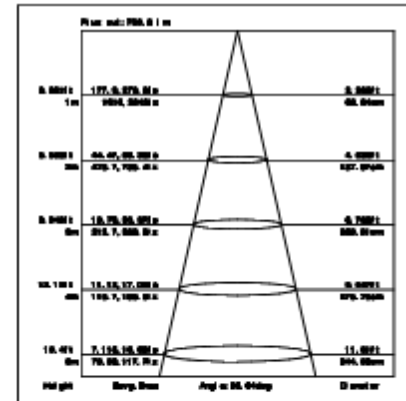

Technical Data test pattern

4000K