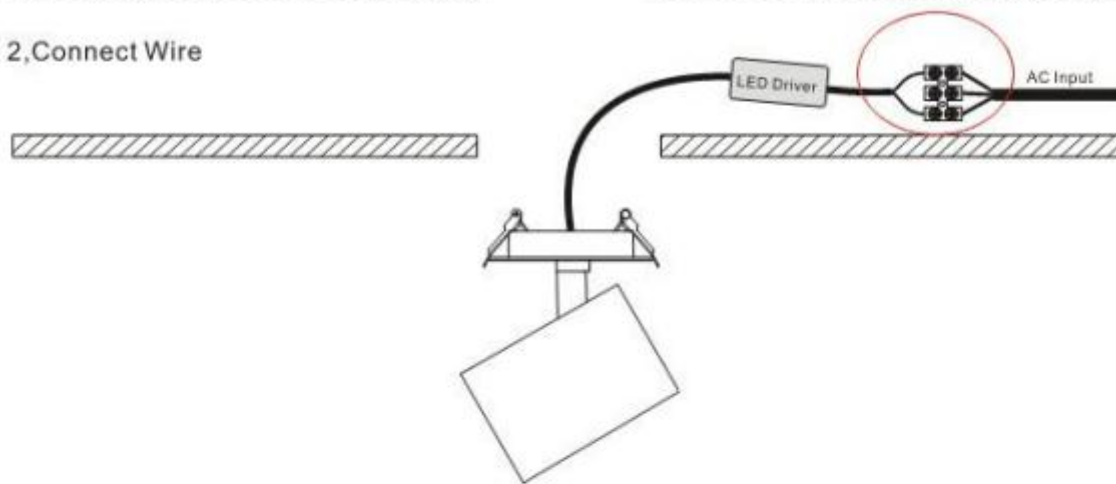

4000K

Packaging:

Box  
1pc/box  
GW: 0.7kg/box

Outer carton  
L515\*W415\*H305mm  
20 pcs/CTN  
GW: 16kg/carton

Installation instruction

1,Cut Hole

2,Connect Wire

3,Fit the luminaire in the hole