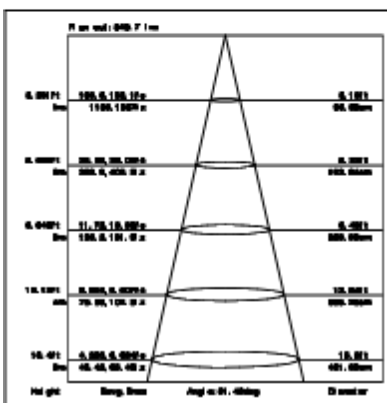

Technical Data test pattern

3000K