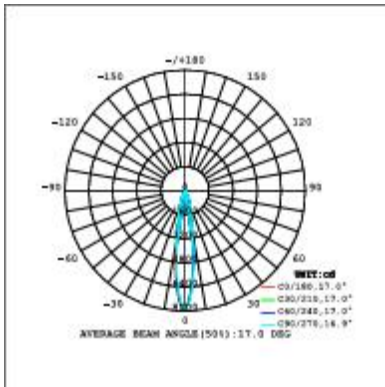

Pro Series

**RL04-15W**

Optical lens

Technical Parameters:

Name	Parameters
Light source:	COB
Input Voltage:	AC220~240V 50/60Hz
LED Current:	350mA (35-37V)
Rated life:	>50,000 hours
Operating temperature:	-20°C~40°C
Storage temperature:	-30°C~60°C
Certificate:	CE ROHS
Weight:	0.5KG

Ordering Information:

○ White ● Black

Power	CRI	Beam Angle	Luminous	CCT	Housing	Part Number
15W	>80	▲ 16°	1280 lm	3000K	○	RL041-15W-830-W-16
					●	RL041-15W-830-B-16
			1320 lm	4000K	○	RL041-15W-840-W-16
					●	RL041-15W-840-B-16
		▲ 24°	1260 lm	3000K	○	RL041-15W-830-W-24
					●	RL041-15W-830-B-24
		1310 lm	4000K	○	RL041-15W-840-W-24	
				●	RL041-15W-840-B-24	
	▲ 38°	1210 lm	3000K	○	RL041-15W-830-W-38	
				●	RL041-15W-830-B-38	
		1260 lm	4000K	○	RL041-15W-840-W-38	
				●	RL041-15W-840-B-38	
	▲ 60°	1230 lm	3000K	○	RL041-15W-830-W-60	
				●	RL041-15W-830-B-60	
		1270 lm	4000K	○	RL041-15W-840-W-60	
				●	RL041-15W-840-B-60	
	>90	▲ 16°	1080 lm	3000K	○	RL041-15W-930-W-16
					●	RL041-15W-930-B-16
		1220 lm	4000K	○	RL041-15W-940-W-16	
				●	RL041-15W-940-B-16	
▲ 24°		1080 lm	3000K	○	RL041-15W-930-W-24	
				●	RL041-15W-930-B-24	
		1210 lm	4000K	○	RL041-15W-940-W-24	
				●	RL041-15W-940-B-24	
▲ 38°		1040 lm	3000K	○	RL041-15W-930-W-38	
				●	RL041-15W-930-B-38	
		1150 lm	4000K	○	RL041-15W-940-W-38	
				●	RL041-15W-940-B-38	
▲ 60°	1070 lm	3000K	○	RL041-15W-930-W-60		
			●	RL041-15W-930-B-60		
	1180 lm	4000K	○	RL041-15W-940-W-60		
			●	RL041-15W-940-B-60		

Technical Data test pattern

CRI80 16°

3000K

4000K

CRI80 24°

3000K

4000K

CRI80 38°