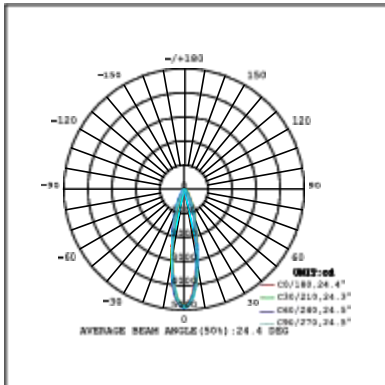

Ordering Information:

○ White ● Black

Power	CRI	Beam Angle	Luminous	CCT	Housing	Part Number
15W	>80	▲ 16°	1280 lm	3000K	○	RL041-15W-830-W-16
					●	RL041-15W-830-B-16
			1320 lm	4000K	○	RL041-15W-840-W-16
					●	RL041-15W-840-B-16
		▲ 24°	1260 lm	3000K	○	RL041-15W-830-W-24
					●	RL041-15W-830-B-24
		1310 lm	4000K	○	RL041-15W-840-W-24	
				●	RL041-15W-840-B-24	
	▲ 38°	1210 lm	3000K	○	RL041-15W-830-W-38	
				●	RL041-15W-830-B-38	
		1260 lm	4000K	○	RL041-15W-840-W-38	
				●	RL041-15W-840-B-38	
	▲ 60°	1230 lm	3000K	○	RL041-15W-830-W-60	
				●	RL041-15W-830-B-60	
		1270 lm	4000K	○	RL041-15W-840-W-60	
				●	RL041-15W-840-B-60	
	>90	▲ 16°	1080 lm	3000K	○	RL041-15W-930-W-16
					●	RL041-15W-930-B-16
		1220 lm	4000K	○	RL041-15W-940-W-16	
				●	RL041-15W-940-B-16	
▲ 24°		1080 lm	3000K	○	RL041-15W-930-W-24	
				●	RL041-15W-930-B-24	
		1210 lm	4000K	○	RL041-15W-940-W-24	
				●	RL041-15W-940-B-24	
▲ 38°		1040 lm	3000K	○	RL041-15W-930-W-38	
				●	RL041-15W-930-B-38	
		1150 lm	4000K	○	RL041-15W-940-W-38	
				●	RL041-15W-940-B-38	
▲ 60°	1070 lm	3000K	○	RL041-15W-930-W-60		
			●	RL041-15W-930-B-60		
	1180 lm	4000K	○	RL041-15W-940-W-60		
			●	RL041-15W-940-B-60		

Technical Data test pattern

CRI80 16°

3000K

4000K

CRI80 24°

3000K

4000K

CRI80 38°