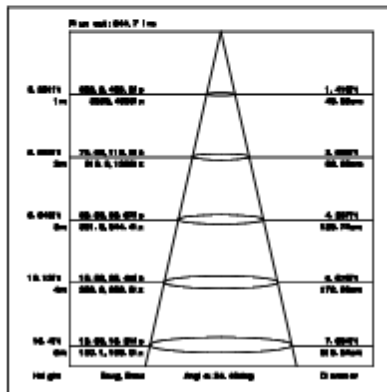

Ordering Information:

○ White ● Black

Power	CRI	Beam Angle	Luminous	CCT	Housing	Part Number
15W	>80	▲ 16°	1280 lm	3000K	○	RL041-15W-830-W-16
					●	RL041-15W-830-B-16
			1320 lm	4000K	○	RL041-15W-840-W-16
					●	RL041-15W-840-B-16
		▲ 24°	1260 lm	3000K	○	RL041-15W-830-W-24
					●	RL041-15W-830-B-24
		1310 lm	4000K	○	RL041-15W-840-W-24	
				●	RL041-15W-840-B-24	
	▲ 38°	1210 lm	3000K	○	RL041-15W-830-W-38	
				●	RL041-15W-830-B-38	
		1260 lm	4000K	○	RL041-15W-840-W-38	
				●	RL041-15W-840-B-38	
	▲ 60°	1230 lm	3000K	○	RL041-15W-830-W-60	
				●	RL041-15W-830-B-60	
		1270 lm	4000K	○	RL041-15W-840-W-60	
				●	RL041-15W-840-B-60	
	>90	▲ 16°	1080 lm	3000K	○	RL041-15W-930-W-16
					●	RL041-15W-930-B-16
		1220 lm	4000K	○	RL041-15W-940-W-16	
				●	RL041-15W-940-B-16	
▲ 24°		1080 lm	3000K	○	RL041-15W-930-W-24	
				●	RL041-15W-930-B-24	
		1210 lm	4000K	○	RL041-15W-940-W-24	
				●	RL041-15W-940-B-24	
▲ 38°		1040 lm	3000K	○	RL041-15W-930-W-38	
				●	RL041-15W-930-B-38	
		1150 lm	4000K	○	RL041-15W-940-W-38	
				●	RL041-15W-940-B-38	
▲ 60°	1070 lm	3000K	○	RL041-15W-930-W-60		
			●	RL041-15W-930-B-60		
	1180 lm	4000K	○	RL041-15W-940-W-60		
			●	RL041-15W-940-B-60		

Technical Data test pattern

CRI80 16°

3000K

4000K

CRI80 24°

3000K

4000K

CRI80 38°