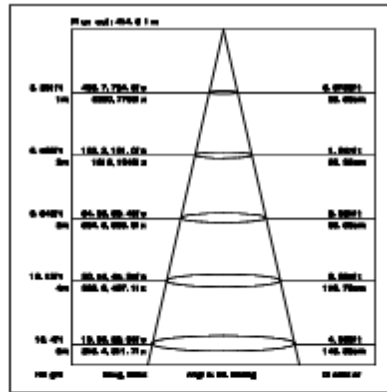

Technical Data test pattern

3000K