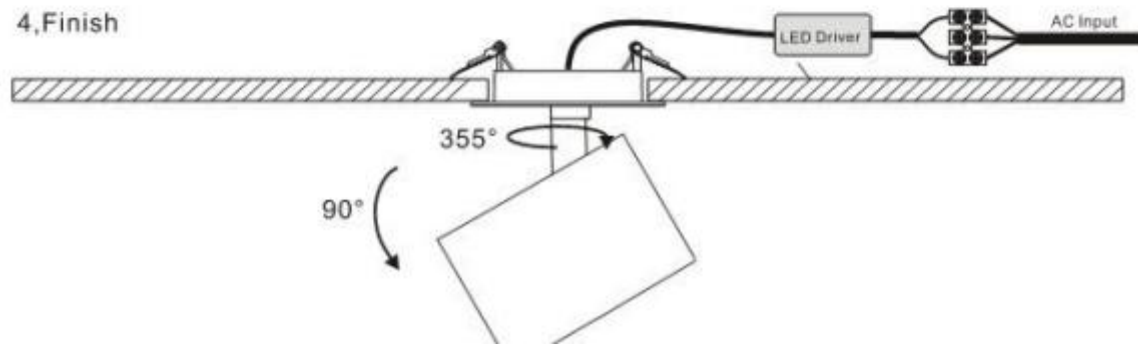

Packaging:

Box
1pc/box
GW: 0.7kg/box

Outer carton
L515*W415*H305mm
20 pcs/CTN
GW: 16kg/carton

Installation instruction

1,Cut Hole

2,Connect Wire

3,Fit the luminaire in the hole

4,Finish