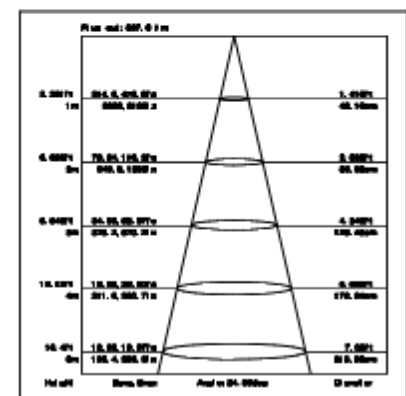

Ordering Information:

○ White ● Black

Power	CRI	Beam Angle	Luminous	CCT	Housing	Part Number
15W	>80	▲ 16°	1280 lm	3000K	○	RL041-15W-830-W-16
					●	RL041-15W-830-B-16
			1320 lm	4000K	○	RL041-15W-840-W-16
					●	RL041-15W-840-B-16
		▲ 24°	1260 lm	3000K	○	RL041-15W-830-W-24
					●	RL041-15W-830-B-24
		1310 lm	4000K	○	RL041-15W-840-W-24	
				●	RL041-15W-840-B-24	
	▲ 38°	1210 lm	3000K	○	RL041-15W-830-W-38	
				●	RL041-15W-830-B-38	
		1260 lm	4000K	○	RL041-15W-840-W-38	
				●	RL041-15W-840-B-38	
	▲ 60°	1230 lm	3000K	○	RL041-15W-830-W-60	
				●	RL041-15W-830-B-60	
		1270 lm	4000K	○	RL041-15W-840-W-60	
				●	RL041-15W-840-B-60	
	>90	▲ 16°	1080 lm	3000K	○	RL041-15W-930-W-16
					●	RL041-15W-930-B-16
		1220 lm	4000K	○	RL041-15W-940-W-16	
				●	RL041-15W-940-B-16	
▲ 24°		1080 lm	3000K	○	RL041-15W-930-W-24	
				●	RL041-15W-930-B-24	
		1210 lm	4000K	○	RL041-15W-940-W-24	
				●	RL041-15W-940-B-24	
▲ 38°		1040 lm	3000K	○	RL041-15W-930-W-38	
				●	RL041-15W-930-B-38	
		1150 lm	4000K	○	RL041-15W-940-W-38	
				●	RL041-15W-940-B-38	
▲ 60°	1070 lm	3000K	○	RL041-15W-930-W-60		
			●	RL041-15W-930-B-60		
	1180 lm	4000K	○	RL041-15W-940-W-60		
			●	RL041-15W-940-B-60		

Technical Data test pattern

CRI80 16°

3000K

4000K

CRI80 24°

3000K

4000K

CRI80 38°