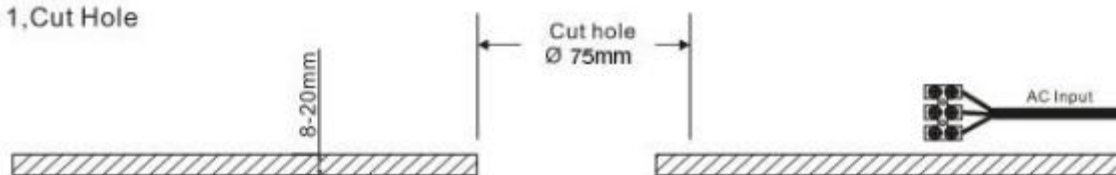

4000K

Packaging:

Box  
1pc/box  
GW: 0.7kg/box

Outer carton  
L515\*W415\*H305mm  
20 pcs/CTN  
GW: 16kg/carton

Installation instruction

1,Cut Hole

2,Connect Wire

3,Fit the luminaire in the hole