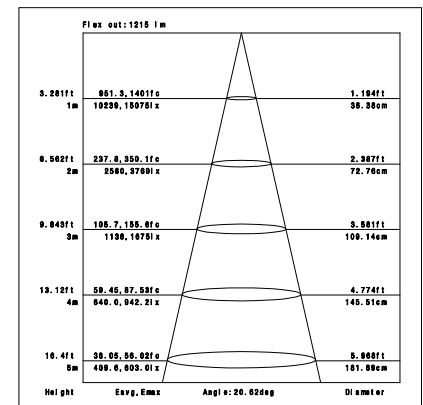

Ordering Information:

○ White ● Black

Power	CRI	Beam Angle	Luminous	CCT	Housing	Part Number
30W	>80	▲ 15°	2980 lm	3000K	○	TL164-30W-830-W-15
					●	TL164-30W-830-B-15
		3160 lm	4000K	○	TL164-30W-840-W-15	
				●	TL164-30W-840-B-15	
		▲ 20°	3010 lm	3000K	○	TL164-30W-830-W-20
					●	TL164-30W-830-B-20
	3250 lm	4000K	○	TL164-30W-840-W-20		
			●	TL164-30W-840-B-20		
	▲ 45°	2990 lm	3000K	○	TL164-30W-830-W-45	
				●	TL164-30W-830-B-45	
	3190 lm	4000K	○	TL164-30W-840-W-45		
			●	TL164-30W-840-B-45		
>90	▲ 15°	2670 lm	3000K	○	TL164-30W-930-W-15	
				●	TL164-30W-930-B-15	
	2810 lm	4000K	○	TL164-30W-940-W-15		
			●	TL164-30W-940-B-15		
	▲ 20°	2700 lm	3000K	○	TL164-30W-930-W-20	
				●	TL164-30W-930-B-20	
2830 lm	4000K	○	TL164-30W-940-W-20			
		●	TL164-30W-940-B-20			
▲ 45°	2680 lm	3000K	○	TL164-30W-930-W-45		
			●	TL164-30W-930-B-45		
2810 lm	4000K	○	TL164-30W-940-W-45			
		●	TL164-30W-940-B-45			

LED TRACK LIGHT

Technical Data test pattern

CRI80 15°

3000K

4000K

CRI80 20°

3000K

4000K

Packaging:

Box
 L288*W256H120mm
 1pc/box
 GW: 1.35kg/box

Outer carton
 L600XW540xH265mm
 8pcs/CTN
 GW: 12kg/carton

LED TRACK LIGHT

Product Nomenclature

TL (X) XX X (H) - X - X XX - X - XX