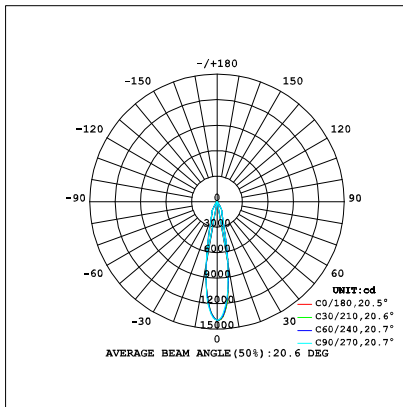

Ordering Information:

○ White ● Black

Power	CRI	Beam Angle	Luminous	CCT	Housing	Part Number
30W	>80	▲ 15°	2980 lm	3000K	○	TL164-30W-830-W-15
					●	TL164-30W-830-B-15
		3160 lm	4000K	○	TL164-30W-840-W-15	
				●	TL164-30W-840-B-15	
		▲ 20°	3010 lm	3000K	○	TL164-30W-830-W-20
					●	TL164-30W-830-B-20
	3250 lm	4000K	○	TL164-30W-840-W-20		
			●	TL164-30W-840-B-20		
	▲ 45°	2990 lm	3000K	○	TL164-30W-830-W-45	
				●	TL164-30W-830-B-45	
	3190 lm	4000K	○	TL164-30W-840-W-45		
			●	TL164-30W-840-B-45		
>90	▲ 15°	2670 lm	3000K	○	TL164-30W-930-W-15	
				●	TL164-30W-930-B-15	
	2810 lm	4000K	○	TL164-30W-940-W-15		
			●	TL164-30W-940-B-15		
	▲ 20°	2700 lm	3000K	○	TL164-30W-930-W-20	
				●	TL164-30W-930-B-20	
2830 lm	4000K	○	TL164-30W-940-W-20			
		●	TL164-30W-940-B-20			
▲ 45°	2680 lm	3000K	○	TL164-30W-930-W-45		
			●	TL164-30W-930-B-45		
2810 lm	4000K	○	TL164-30W-940-W-45			
		●	TL164-30W-940-B-45			

LED TRACK LIGHT

Technical Data test pattern

CRI80 15°

3000K

4000K

CRI80 20°

3000K

4000K