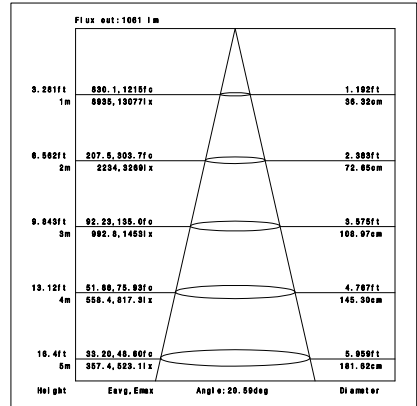

CRI90 20°

3000K

4000K