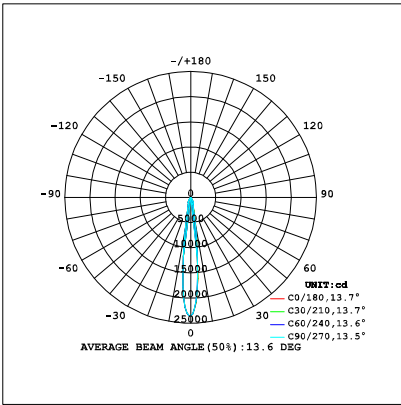

Ordering Information:

○ White ● Black

Power	CRI	Beam Angle	Luminous	CCT	Housing	Part Number
30W	>80	▲ 15°	2980 lm	3000K	○	TL164-30W-830-W-15
					●	TL164-30W-830-B-15
		3160 lm	4000K	○	TL164-30W-840-W-15	
				●	TL164-30W-840-B-15	
		▲ 20°	3010 lm	3000K	○	TL164-30W-830-W-20
					●	TL164-30W-830-B-20
	3250 lm	4000K	○	TL164-30W-840-W-20		
			●	TL164-30W-840-B-20		
	▲ 45°	2990 lm	3000K	○	TL164-30W-830-W-45	
				●	TL164-30W-830-B-45	
	3190 lm	4000K	○	TL164-30W-840-W-45		
			●	TL164-30W-840-B-45		
>90	▲ 15°	2670 lm	3000K	○	TL164-30W-930-W-15	
				●	TL164-30W-930-B-15	
	2810 lm	4000K	○	TL164-30W-940-W-15		
			●	TL164-30W-940-B-15		
	▲ 20°	2700 lm	3000K	○	TL164-30W-930-W-20	
				●	TL164-30W-930-B-20	
2830 lm	4000K	○	TL164-30W-940-W-20			
		●	TL164-30W-940-B-20			
▲ 45°	2680 lm	3000K	○	TL164-30W-930-W-45		
			●	TL164-30W-930-B-45		
2810 lm	4000K	○	TL164-30W-940-W-45			
		●	TL164-30W-940-B-45			

LED TRACK LIGHT

Technical Data test pattern

CRI80 15°

3000K

4000K

CRI80 20°

3000K

4000K

CRI80 45°

3000K

4000K

LED TRACK LIGHT

CRI90 15°

3000K

4000K

CRI90 20°