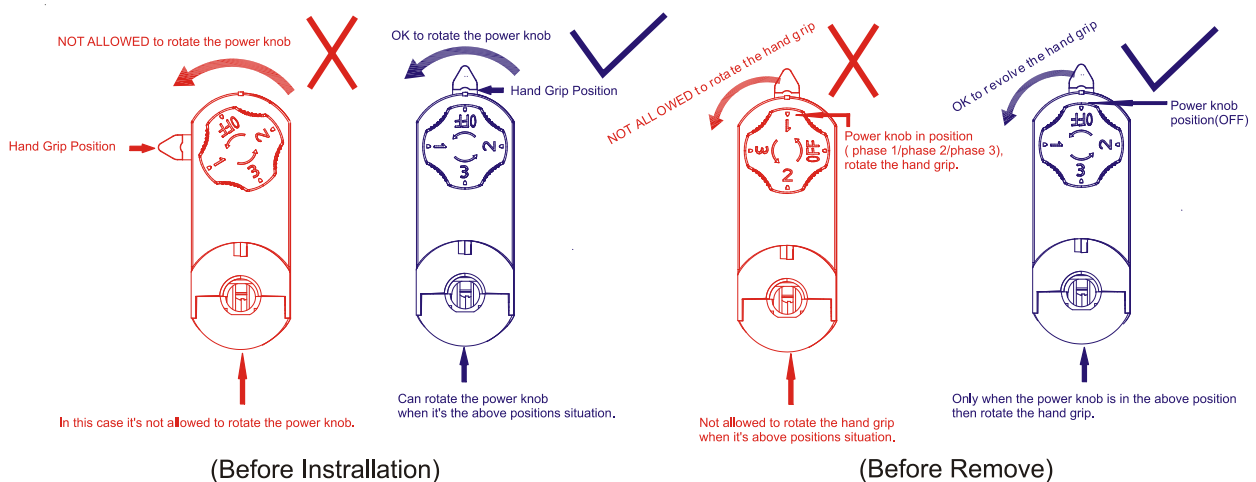

3000K

4000K

CRI90 45°

3000K

4000K

Installation instruction

Remove Instructions

Cautions