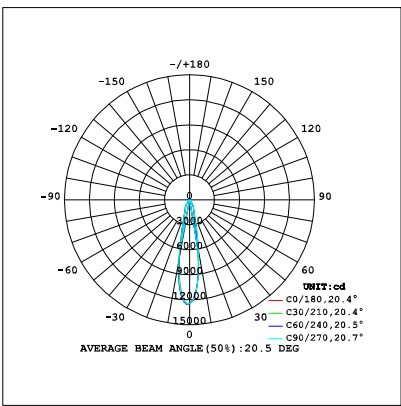

CRI90 20°

3000K

4000K