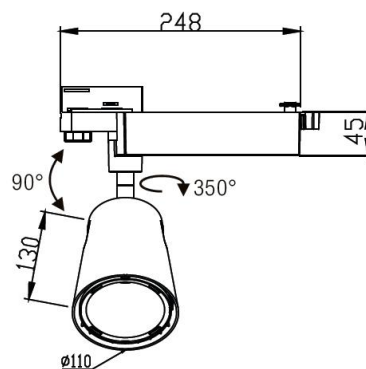

LED TRACK LIGHT

iTrack Vera Series

TL16-30W

Technical Parameters:

Name	Parameters
Light source:	COB
Input Voltage:	AC220~240V 50/60Hz
Current:	700mA
Rated life:	>35,000 hours
Operating temperature:	-20°C~40°C
Storage temperature:	-30°C~60°C
Certificate:	CE/RoHS
Weight:	1.15KG
Package(mm):	600x540x265mm, 8pcs/carton

Ordering Information:

○ White ● Black

Power	CRI	Beam Angle	Luminous	CCT	Housing	Part Number
30W	>80	▲ 15°	2980 lm	3000K	○	TL164-30W-830-W-15
					●	TL164-30W-830-B-15
		3160 lm	4000K	○	TL164-30W-840-W-15	
				●	TL164-30W-840-B-15	
		▲ 20°	3010 lm	3000K	○	TL164-30W-830-W-20
					●	TL164-30W-830-B-20
	3250 lm	4000K	○	TL164-30W-840-W-20		
			●	TL164-30W-840-B-20		
	▲ 45°	2990 lm	3000K	○	TL164-30W-830-W-45	
				●	TL164-30W-830-B-45	
	3190 lm	4000K	○	TL164-30W-840-W-45		
			●	TL164-30W-840-B-45		
>90	▲ 15°	2670 lm	3000K	○	TL164-30W-930-W-15	
				●	TL164-30W-930-B-15	
	2810 lm	4000K	○	TL164-30W-940-W-15		
			●	TL164-30W-940-B-15		
	▲ 20°	2700 lm	3000K	○	TL164-30W-930-W-20	
				●	TL164-30W-930-B-20	
2830 lm	4000K	○	TL164-30W-940-W-20			
		●	TL164-30W-940-B-20			
▲ 45°	2680 lm	3000K	○	TL164-30W-930-W-45		
			●	TL164-30W-930-B-45		
2810 lm	4000K	○	TL164-30W-940-W-45			
		●	TL164-30W-940-B-45			

LED TRACK LIGHT

Technical Data test pattern

CRI80 15°

3000K

4000K

CRI80 20°

3000K

4000K

Packaging:

Box
 L288*W256H120mm
 1pc/box
 GW: 1.35kg/box

Outer carton
 L600XW540xH265mm
 8pcs/CTN
 GW: 12kg/carton

LED TRACK LIGHT

Product Nomenclature

TL (X) XX X (H) - X - X XX - X - XX