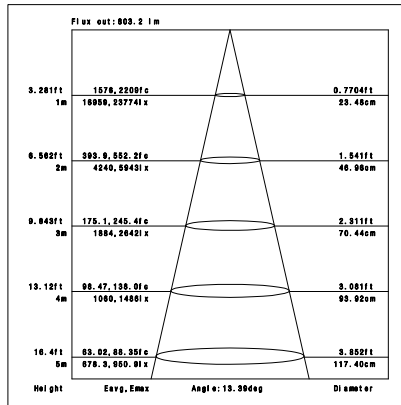

Ordering Information:

○ White ● Black

Power	CRI	Beam Angle	Luminous	CCT	Housing	Part Number
30W	>80	▲ 15°	2980 lm	3000K	○	TL164-30W-830-W-15
					●	TL164-30W-830-B-15
		3160 lm	4000K	○	TL164-30W-840-W-15	
				●	TL164-30W-840-B-15	
		▲ 20°	3010 lm	3000K	○	TL164-30W-830-W-20
					●	TL164-30W-830-B-20
	3250 lm	4000K	○	TL164-30W-840-W-20		
			●	TL164-30W-840-B-20		
	▲ 45°	2990 lm	3000K	○	TL164-30W-830-W-45	
				●	TL164-30W-830-B-45	
	3190 lm	4000K	○	TL164-30W-840-W-45		
			●	TL164-30W-840-B-45		
>90	▲ 15°	2670 lm	3000K	○	TL164-30W-930-W-15	
				●	TL164-30W-930-B-15	
	2810 lm	4000K	○	TL164-30W-940-W-15		
			●	TL164-30W-940-B-15		
	▲ 20°	2700 lm	3000K	○	TL164-30W-930-W-20	
				●	TL164-30W-930-B-20	
2830 lm	4000K	○	TL164-30W-940-W-20			
		●	TL164-30W-940-B-20			
▲ 45°	2680 lm	3000K	○	TL164-30W-930-W-45		
			●	TL164-30W-930-B-45		
2810 lm	4000K	○	TL164-30W-940-W-45			
		●	TL164-30W-940-B-45			

LED TRACK LIGHT

Technical Data test pattern

CRI80 15°

3000K

4000K

CRI80 20°

3000K

4000K

CRI80 45°

3000K

4000K

LED TRACK LIGHT

CRI90 15°

3000K

4000K

CRI90 20°

Packaging:

Box
 L288*W256H120mm
 1pc/box
 GW: 1.35kg/box

Outer carton
 L600XW540xH265mm
 8pcs/CTN
 GW: 12kg/carton

LED TRACK LIGHT

Product Nomenclature

TL (X) XX X (H) - X - X XX - X - XX