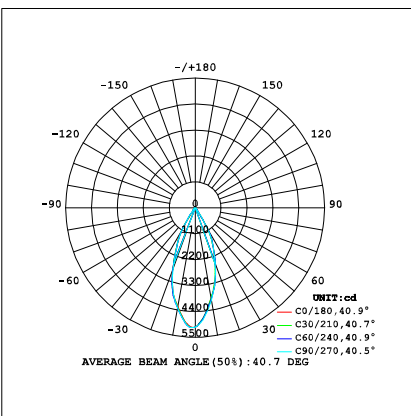

CRI90 45°

3000K

4000K