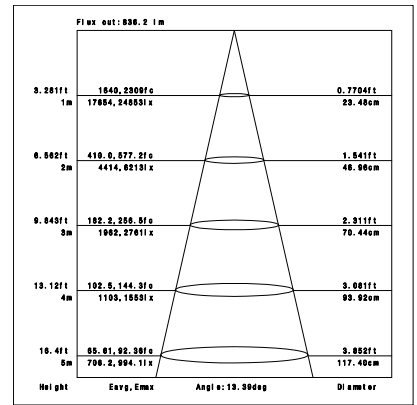

Ordering Information:

○ White ● Black

Power	CRI	Beam Angle	Luminous	CCT	Housing	Part Number
30W	>80	▲ 15°	2980 lm	3000K	○	TL164-30W-830-W-15
					●	TL164-30W-830-B-15
		3160 lm	4000K	○	TL164-30W-840-W-15	
				●	TL164-30W-840-B-15	
		▲ 20°	3010 lm	3000K	○	TL164-30W-830-W-20
					●	TL164-30W-830-B-20
	3250 lm	4000K	○	TL164-30W-840-W-20		
			●	TL164-30W-840-B-20		
	▲ 45°	2990 lm	3000K	○	TL164-30W-830-W-45	
				●	TL164-30W-830-B-45	
	3190 lm	4000K	○	TL164-30W-840-W-45		
			●	TL164-30W-840-B-45		
>90	▲ 15°	2670 lm	3000K	○	TL164-30W-930-W-15	
				●	TL164-30W-930-B-15	
	2810 lm	4000K	○	TL164-30W-940-W-15		
			●	TL164-30W-940-B-15		
	▲ 20°	2700 lm	3000K	○	TL164-30W-930-W-20	
				●	TL164-30W-930-B-20	
2830 lm	4000K	○	TL164-30W-940-W-20			
		●	TL164-30W-940-B-20			
▲ 45°	2680 lm	3000K	○	TL164-30W-930-W-45		
			●	TL164-30W-930-B-45		
2810 lm	4000K	○	TL164-30W-940-W-45			
		●	TL164-30W-940-B-45			

LED TRACK LIGHT

Technical Data test pattern

CRI80 15°

3000K

4000K

CRI80 20°

3000K

4000K

CRI80 45°

3000K

4000K

LED TRACK LIGHT

CRI90 15°

3000K

4000K

CRI90 20°