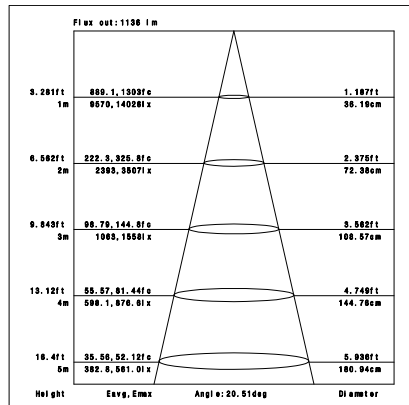

Ordering Information:

○ White ● Black

Power	CRI	Beam Angle	Luminous	CCT	Housing	Part Number
30W	>80	▲ 15°	2980 lm	3000K	○	TL164-30W-830-W-15
					●	TL164-30W-830-B-15
		3160 lm	4000K	○	TL164-30W-840-W-15	
				●	TL164-30W-840-B-15	
		▲ 20°	3010 lm	3000K	○	TL164-30W-830-W-20
					●	TL164-30W-830-B-20
	3250 lm	4000K	○	TL164-30W-840-W-20		
			●	TL164-30W-840-B-20		
	▲ 45°	2990 lm	3000K	○	TL164-30W-830-W-45	
				●	TL164-30W-830-B-45	
	3190 lm	4000K	○	TL164-30W-840-W-45		
			●	TL164-30W-840-B-45		
>90	▲ 15°	2670 lm	3000K	○	TL164-30W-930-W-15	
				●	TL164-30W-930-B-15	
	2810 lm	4000K	○	TL164-30W-940-W-15		
			●	TL164-30W-940-B-15		
	▲ 20°	2700 lm	3000K	○	TL164-30W-930-W-20	
				●	TL164-30W-930-B-20	
2830 lm	4000K	○	TL164-30W-940-W-20			
		●	TL164-30W-940-B-20			
▲ 45°	2680 lm	3000K	○	TL164-30W-930-W-45		
			●	TL164-30W-930-B-45		
2810 lm	4000K	○	TL164-30W-940-W-45			
		●	TL164-30W-940-B-45			

LED TRACK LIGHT

Technical Data test pattern

CRI80 15°

3000K

4000K

CRI80 20°

3000K

4000K

Packaging:

Box
 L288*W256H120mm
 1pc/box
 GW: 1.35kg/box

Outer carton
 L600XW540xH265mm
 8pcs/CTN
 GW: 12kg/carton

LED TRACK LIGHT

Product Nomenclature

TL (X) XX X (H) - X - X XX - X - XX