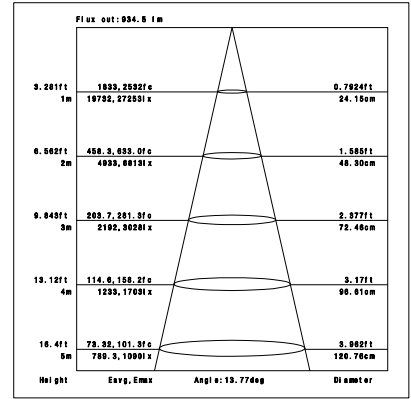

Ordering Information:

○ White ● Black

Power	CRI	Beam Angle	Luminous	CCT	Housing	Part Number
30W	>80	▲ 15°	2980 lm	3000K	○	TL164-30W-830-W-15
					●	TL164-30W-830-B-15
		3160 lm	4000K	○	TL164-30W-840-W-15	
				●	TL164-30W-840-B-15	
		▲ 20°	3010 lm	3000K	○	TL164-30W-830-W-20
					●	TL164-30W-830-B-20
	3250 lm	4000K	○	TL164-30W-840-W-20		
			●	TL164-30W-840-B-20		
	▲ 45°	2990 lm	3000K	○	TL164-30W-830-W-45	
				●	TL164-30W-830-B-45	
	3190 lm	4000K	○	TL164-30W-840-W-45		
			●	TL164-30W-840-B-45		
>90	▲ 15°	2670 lm	3000K	○	TL164-30W-930-W-15	
				●	TL164-30W-930-B-15	
	2810 lm	4000K	○	TL164-30W-940-W-15		
			●	TL164-30W-940-B-15		
	▲ 20°	2700 lm	3000K	○	TL164-30W-930-W-20	
				●	TL164-30W-930-B-20	
2830 lm	4000K	○	TL164-30W-940-W-20			
		●	TL164-30W-940-B-20			
▲ 45°	2680 lm	3000K	○	TL164-30W-930-W-45		
			●	TL164-30W-930-B-45		
2810 lm	4000K	○	TL164-30W-940-W-45			
		●	TL164-30W-940-B-45			

LED TRACK LIGHT

Technical Data test pattern

CRI80 15°

3000K

4000K

CRI80 20°

3000K

4000K