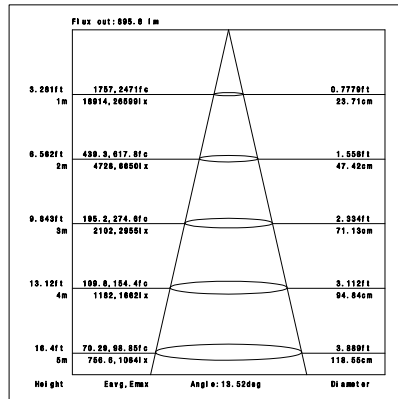

Ordering Information:

○ White ● Black

Power	CRI	Beam Angle	Luminous	CCT	Housing	Part Number
30W	>80	▲ 15°	2980 lm	3000K	○	TL164-30W-830-W-15
					●	TL164-30W-830-B-15
		3160 lm	4000K	○	TL164-30W-840-W-15	
				●	TL164-30W-840-B-15	
		▲ 20°	3010 lm	3000K	○	TL164-30W-830-W-20
					●	TL164-30W-830-B-20
	3250 lm	4000K	○	TL164-30W-840-W-20		
			●	TL164-30W-840-B-20		
	▲ 45°	2990 lm	3000K	○	TL164-30W-830-W-45	
				●	TL164-30W-830-B-45	
	3190 lm	4000K	○	TL164-30W-840-W-45		
			●	TL164-30W-840-B-45		
>90	▲ 15°	2670 lm	3000K	○	TL164-30W-930-W-15	
				●	TL164-30W-930-B-15	
	2810 lm	4000K	○	TL164-30W-940-W-15		
			●	TL164-30W-940-B-15		
	▲ 20°	2700 lm	3000K	○	TL164-30W-930-W-20	
				●	TL164-30W-930-B-20	
2830 lm	4000K	○	TL164-30W-940-W-20			
		●	TL164-30W-940-B-20			
▲ 45°	2680 lm	3000K	○	TL164-30W-930-W-45		
			●	TL164-30W-930-B-45		
2810 lm	4000K	○	TL164-30W-940-W-45			
		●	TL164-30W-940-B-45			

LED TRACK LIGHT

Technical Data test pattern

CRI80 15°

3000K

4000K

CRI80 20°

3000K

4000K

Packaging:

Box
 L288*W256H120mm
 1pc/box
 GW: 1.35kg/box

Outer carton
 L600XW540xH265mm
 8pcs/CTN
 GW: 12kg/carton

LED TRACK LIGHT

Product Nomenclature

TL (X) XX X (H) - X - X XX - X - XX