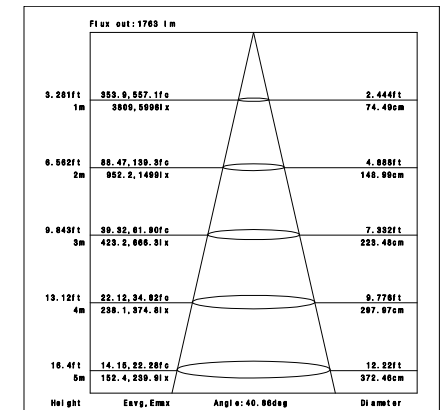

LED TRACK LIGHT

Technical Data test pattern

CRI80 15°

3000K

4000K

CRI80 20°

3000K

4000K

CRI80 45°

3000K

4000K