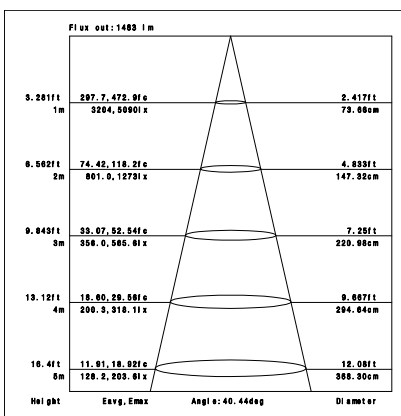

Ordering Information:

○ White ● Black

Power	CRI	Beam Angle	Luminous	CCT	Housing	Part Number
30W	>80	▲ 15°	2980 lm	3000K	○	TL164-30W-830-W-15
					●	TL164-30W-830-B-15
		3160 lm	4000K	○	TL164-30W-840-W-15	
				●	TL164-30W-840-B-15	
		▲ 20°	3010 lm	3000K	○	TL164-30W-830-W-20
					●	TL164-30W-830-B-20
	3250 lm	4000K	○	TL164-30W-840-W-20		
			●	TL164-30W-840-B-20		
	▲ 45°	2990 lm	3000K	○	TL164-30W-830-W-45	
				●	TL164-30W-830-B-45	
	3190 lm	4000K	○	TL164-30W-840-W-45		
			●	TL164-30W-840-B-45		
>90	▲ 15°	2670 lm	3000K	○	TL164-30W-930-W-15	
				●	TL164-30W-930-B-15	
	2810 lm	4000K	○	TL164-30W-940-W-15		
			●	TL164-30W-940-B-15		
	▲ 20°	2700 lm	3000K	○	TL164-30W-930-W-20	
				●	TL164-30W-930-B-20	
2830 lm	4000K	○	TL164-30W-940-W-20			
		●	TL164-30W-940-B-20			
▲ 45°	2680 lm	3000K	○	TL164-30W-930-W-45		
			●	TL164-30W-930-B-45		
2810 lm	4000K	○	TL164-30W-940-W-45			
		●	TL164-30W-940-B-45			

3000K

4000K

CRI90 45°

3000K

4000K

Installation instruction

Remove Instructions

Cautions

Packaging:

Box
 L288*W256H120mm
 1pc/box
 GW: 1.35kg/box

Outer carton
 L600XW540xH265mm
 8pcs/CTN
 GW: 12kg/carton

LED TRACK LIGHT

Product Nomenclature

TL (X) XX X (H) - X - X XX - X - XX