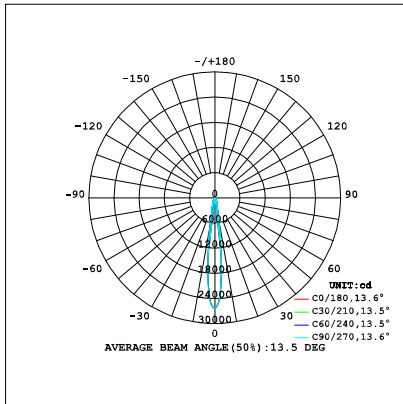

LED TRACK LIGHT

iTrack Vera Series

TL16-30W

Technical Parameters:

Name	Parameters
Light source:	COB
Input Voltage:	AC220~240V 50/60Hz
Current:	700mA
Rated life:	>35,000 hours
Operating temperature:	-20°C~40°C
Storage temperature:	-30°C~60°C
Certificate:	CE/RoHS
Weight:	1.15KG
Package(mm):	600x540x265mm, 8pcs/carton

Ordering Information:

○ White ● Black

Power	CRI	Beam Angle	Luminous	CCT	Housing	Part Number
30W	>80	▲ 15°	2980 lm	3000K	○	TL164-30W-830-W-15
					●	TL164-30W-830-B-15
		3160 lm	4000K	○	TL164-30W-840-W-15	
				●	TL164-30W-840-B-15	
		▲ 20°	3010 lm	3000K	○	TL164-30W-830-W-20
					●	TL164-30W-830-B-20
	3250 lm	4000K	○	TL164-30W-840-W-20		
			●	TL164-30W-840-B-20		
	▲ 45°	2990 lm	3000K	○	TL164-30W-830-W-45	
				●	TL164-30W-830-B-45	
	3190 lm	4000K	○	TL164-30W-840-W-45		
			●	TL164-30W-840-B-45		
>90	▲ 15°	2670 lm	3000K	○	TL164-30W-930-W-15	
				●	TL164-30W-930-B-15	
	2810 lm	4000K	○	TL164-30W-940-W-15		
			●	TL164-30W-940-B-15		
	▲ 20°	2700 lm	3000K	○	TL164-30W-930-W-20	
				●	TL164-30W-930-B-20	
2830 lm	4000K	○	TL164-30W-940-W-20			
		●	TL164-30W-940-B-20			
▲ 45°	2680 lm	3000K	○	TL164-30W-930-W-45		
			●	TL164-30W-930-B-45		
2810 lm	4000K	○	TL164-30W-940-W-45			
		●	TL164-30W-940-B-45			

LED TRACK LIGHT

Technical Data test pattern

CRI80 15°

3000K

4000K

CRI80 20°

3000K

4000K