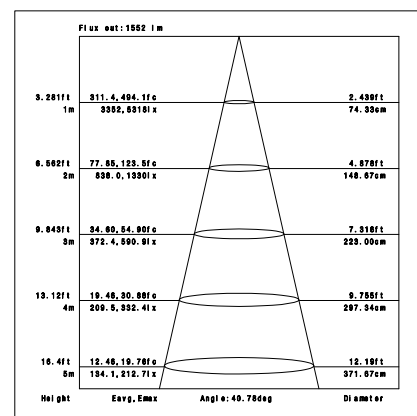

Ordering Information:

○ White ● Black

Power	CRI	Beam Angle	Luminous	CCT	Housing	Part Number
30W	>80	▲ 15°	2980 lm	3000K	○	TL164-30W-830-W-15
					●	TL164-30W-830-B-15
		3160 lm	4000K	○	TL164-30W-840-W-15	
				●	TL164-30W-840-B-15	
		▲ 20°	3010 lm	3000K	○	TL164-30W-830-W-20
					●	TL164-30W-830-B-20
	3250 lm	4000K	○	TL164-30W-840-W-20		
			●	TL164-30W-840-B-20		
	▲ 45°	2990 lm	3000K	○	TL164-30W-830-W-45	
				●	TL164-30W-830-B-45	
	3190 lm	4000K	○	TL164-30W-840-W-45		
			●	TL164-30W-840-B-45		
>90	▲ 15°	2670 lm	3000K	○	TL164-30W-930-W-15	
				●	TL164-30W-930-B-15	
	2810 lm	4000K	○	TL164-30W-940-W-15		
			●	TL164-30W-940-B-15		
	▲ 20°	2700 lm	3000K	○	TL164-30W-930-W-20	
				●	TL164-30W-930-B-20	
2830 lm	4000K	○	TL164-30W-940-W-20			
		●	TL164-30W-940-B-20			
▲ 45°	2680 lm	3000K	○	TL164-30W-930-W-45		
			●	TL164-30W-930-B-45		
2810 lm	4000K	○	TL164-30W-940-W-45			
		●	TL164-30W-940-B-45			

LED TRACK LIGHT

Technical Data test pattern

CRI80 15°

3000K

4000K

CRI80 20°

3000K

4000K

3000K

4000K

CRI90 45°

3000K

4000K

Installation instruction

Remove Instructions

Cautions

Packaging:

Box
 L288*W256H120mm
 1pc/box
 GW: 1.35kg/box

Outer carton
 L600XW540xH265mm
 8pcs/CTN
 GW: 12kg/carton

LED TRACK LIGHT

Product Nomenclature

TL (X) XX X (H) - X - X XX - X - XX