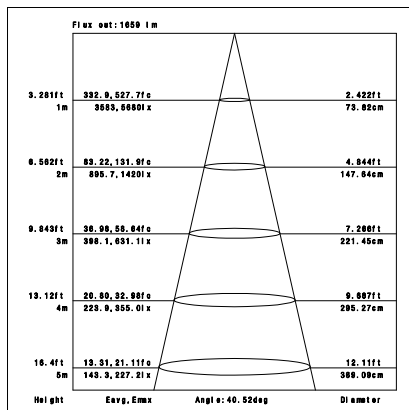

LED TRACK LIGHT

Technical Data test pattern

CRI80 15°

3000K

4000K

CRI80 20°

3000K

4000K

CRI80 45°

3000K

4000K