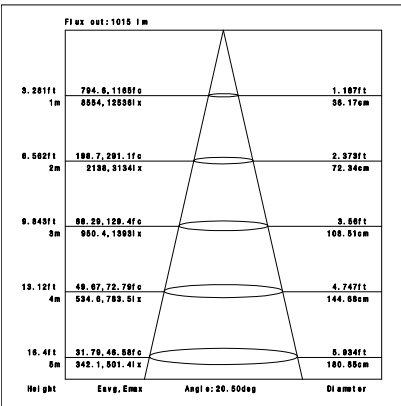

CRI90 20°

3000K

4000K