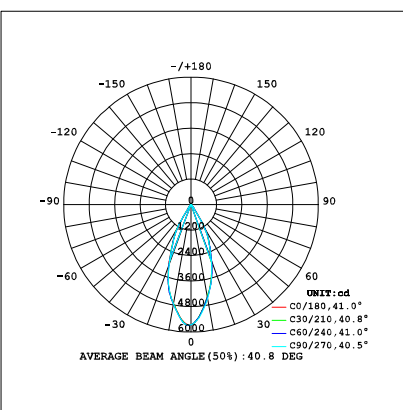

LED TRACK LIGHT

Technical Data test pattern

CRI80 15°

3000K

4000K

CRI80 20°

3000K

4000K

CRI80 45°

3000K

4000K