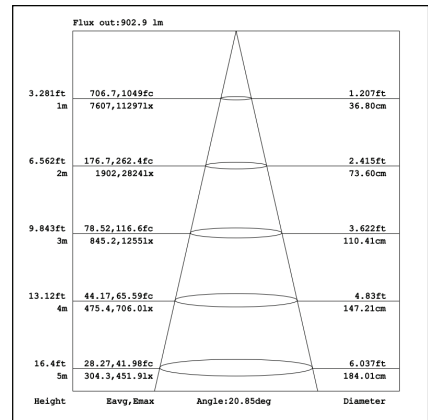

Curve series

TL44-M-20W

optical lens

Technical Parameters:

Name	Parameters
Light source:	COB
Input Voltage:	AC220~240V 50/60Hz
LED Current:	500mA, 35-37V
Beam Angle:	15°/20°/36°/48°/60°
Life Time:	> 50,000h - L80 - B10 (Ta 25° C)
Operating temperature:	-20°C~40°C
Certificate:	CE/RoHS
Weight:	0.5kg

Ordering Information:

○ White ● Black

Power	CRI	Beam Angle	Luminous	CCT	Housing	Part Number
20W	>80	▲ 15°	1910 lm	3000K	○	TL44*-20W-830-W-15-M
					●	TL44*-20W-830-B-15-M
			2102 lm	4000K	○	TL44*-20W-840-W-15-M
					●	TL44*-20W-840-B-15-M
		▲ 20°	1778 lm	3000K	○	TL44*-20W-830-W-20-M
					●	TL44*-20W-830-B-20-M
			1962 lm	4000K	○	TL44*-20W-840-W-20-M
					●	TL44*-20W-840-B-20-M
		▲ 36°	1870 lm	3000K	○	TL44*-20W-830-W-36-M
					●	TL44*-20W-830-B-36-M
			2086 lm	4000K	○	TL44*-20W-840-W-36-M
					●	TL44*-20W-840-B-36-M
	>90	▲ 15°	1566 lm	3000K	○	TL44*-20W-930-W-15-M
					●	TL44*-20W-930-B-15-M
			1766 lm	4000K	○	TL44*-20W-940-W-15-M
					●	TL44*-20W-940-B-15-M
		▲ 20°	1672 lm	3000K	○	TL44*-20W-930-W-20-M
					●	TL44*-20W-930-B-20-M
			1665 lm	4000K	○	TL44*-20W-940-W-20-M
					●	TL44*-20W-940-B-20-M
		▲ 36°	1647 lm	3000K	○	TL44*-20W-930-W-36-M
					●	TL44*-20W-930-B-36-M
			1745 lm	4000K	○	TL44*-20W-940-W-36-M
					●	TL44*-20W-940-B-36-M

*: 4: 3 Phase 4 wires European Track, 6: 3 Phase 6 wires European Dali track

Technical Data test pattern

CRI80 15°

3000K

4000K

CRI80 20°

3000K

4000K