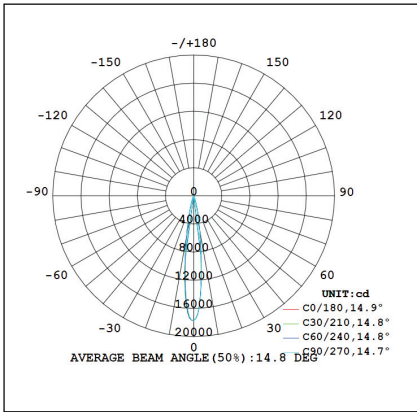

Curve series

TL44-M-20W

optical lens

Technical Parameters:

Name	Parameters
Light source:	COB
Input Voltage:	AC220~240V 50/60Hz
LED Current:	500mA, 35-37V
Beam Angle:	15°/20°/36°/48°/60°
Life Time:	> 50,000h - L80 - B10 (Ta 25° C)
Operating temperature:	-20°C~40°C
Certificate:	CE/RoHS
Weight:	0.5kg

Ordering Information:

○ White ● Black

Power	CRI	Beam Angle	Luminous	CCT	Housing	Part Number
20W	>80	▲ 15°	1910 lm	3000K	○	TL44*-20W-830-W-15-M
					●	TL44*-20W-830-B-15-M
			2102 lm	4000K	○	TL44*-20W-840-W-15-M
					●	TL44*-20W-840-B-15-M
		▲ 20°	1778 lm	3000K	○	TL44*-20W-830-W-20-M
					●	TL44*-20W-830-B-20-M
			1962 lm	4000K	○	TL44*-20W-840-W-20-M
					●	TL44*-20W-840-B-20-M
		▲ 36°	1870 lm	3000K	○	TL44*-20W-830-W-36-M
					●	TL44*-20W-830-B-36-M
			2086 lm	4000K	○	TL44*-20W-840-W-36-M
					●	TL44*-20W-840-B-36-M
	>90	▲ 15°	1566 lm	3000K	○	TL44*-20W-930-W-15-M
					●	TL44*-20W-930-B-15-M
			1766 lm	4000K	○	TL44*-20W-940-W-15-M
					●	TL44*-20W-940-B-15-M
		▲ 20°	1672 lm	3000K	○	TL44*-20W-930-W-20-M
					●	TL44*-20W-930-B-20-M
			1665 lm	4000K	○	TL44*-20W-940-W-20-M
					●	TL44*-20W-940-B-20-M
		▲ 36°	1647 lm	3000K	○	TL44*-20W-930-W-36-M
					●	TL44*-20W-930-B-36-M
			1745 lm	4000K	○	TL44*-20W-940-W-36-M
					●	TL44*-20W-940-B-36-M

*: 4: 3 Phase 4 wires European Track, 6: 3 Phase 6 wires European Dali track

Technical Data test pattern

CRI80 15°

3000K

4000K

CRI80 20°

3000K

4000K