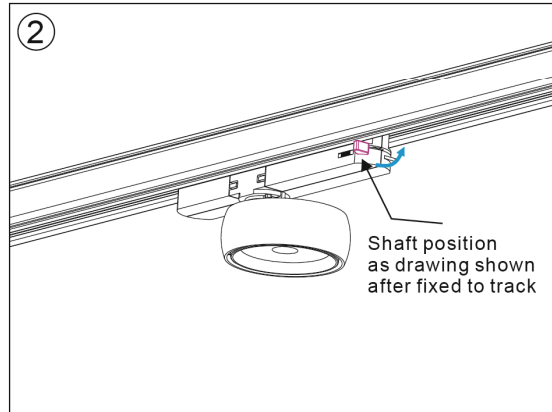

3000K

4000K

TL44 Tacklight Installation Instructions

Adaptor installation diagram

Packaging:

TL44-M

Box

L210*W210*H90mm
 1pc/box
 GW: 0.7kg/box