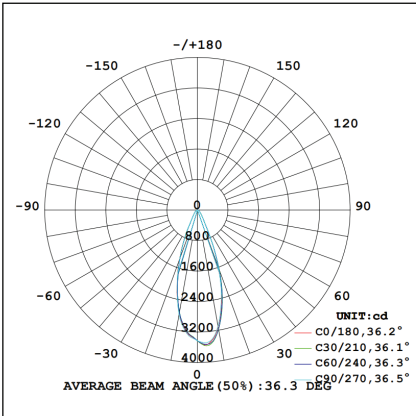

Curve series

TL44-M-20W

optical lens

Technical Parameters:

Name	Parameters
Light source:	COB
Input Voltage:	AC220~240V 50/60Hz
LED Current:	500mA, 35-37V
Beam Angle:	15°/20°/36°/48°/60°
Life Time:	> 50,000h - L80 - B10 (Ta 25° C)
Operating temperature:	-20°C~40°C
Certificate:	CE/RoHS
Weight:	0.5kg

Ordering Information:

○ White ● Black

Power	CRI	Beam Angle	Luminous	CCT	Housing	Part Number
20W	>80	▲ 15°	1910 lm	3000K	○	TL44*-20W-830-W-15-M
					●	TL44*-20W-830-B-15-M
			2102 lm	4000K	○	TL44*-20W-840-W-15-M
					●	TL44*-20W-840-B-15-M
		▲ 20°	1778 lm	3000K	○	TL44*-20W-830-W-20-M
					●	TL44*-20W-830-B-20-M
			1962 lm	4000K	○	TL44*-20W-840-W-20-M
					●	TL44*-20W-840-B-20-M
		▲ 36°	1870 lm	3000K	○	TL44*-20W-830-W-36-M
					●	TL44*-20W-830-B-36-M
			2086 lm	4000K	○	TL44*-20W-840-W-36-M
					●	TL44*-20W-840-B-36-M
	>90	▲ 15°	1566 lm	3000K	○	TL44*-20W-930-W-15-M
					●	TL44*-20W-930-B-15-M
			1766 lm	4000K	○	TL44*-20W-940-W-15-M
					●	TL44*-20W-940-B-15-M
		▲ 20°	1672 lm	3000K	○	TL44*-20W-930-W-20-M
					●	TL44*-20W-930-B-20-M
			1665 lm	4000K	○	TL44*-20W-940-W-20-M
					●	TL44*-20W-940-B-20-M
		▲ 36°	1647 lm	3000K	○	TL44*-20W-930-W-36-M
					●	TL44*-20W-930-B-36-M
			1745 lm	4000K	○	TL44*-20W-940-W-36-M
					●	TL44*-20W-940-B-36-M

4000K

CRI90 15°

3000K

4000K

CRI90 20°

3000K

4000K

CRI90 36°