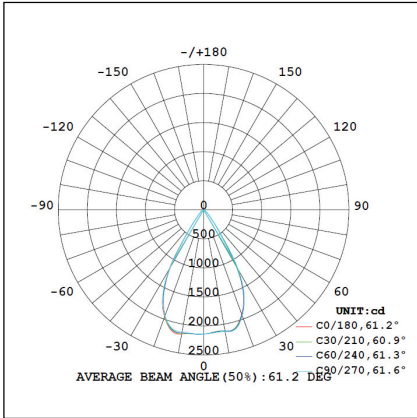

Curve series

TL44-M-20W

optical lens

Technical Parameters:

Name	Parameters
Light source:	COB
Input Voltage:	AC220~240V 50/60Hz
LED Current:	500mA, 35-37V
Beam Angle:	15°/20°/36°/48°/60°
Life Time:	> 50,000h - L80 - B10 (Ta 25° C)
Operating temperature:	-20°C~40°C
Certificate:	CE/RoHS
Weight:	0.5kg

Ordering Information:

○ White ● Black

Power	CRI	Beam Angle	Luminous	CCT	Housing	Part Number
20W	>80	▲ 15°	1910 lm	3000K	○	TL44*-20W-830-W-15-M
					●	TL44*-20W-830-B-15-M
			2102 lm	4000K	○	TL44*-20W-840-W-15-M
					●	TL44*-20W-840-B-15-M
		▲ 20°	1778 lm	3000K	○	TL44*-20W-830-W-20-M
					●	TL44*-20W-830-B-20-M
			1962 lm	4000K	○	TL44*-20W-840-W-20-M
					●	TL44*-20W-840-B-20-M
		▲ 36°	1870 lm	3000K	○	TL44*-20W-830-W-36-M
					●	TL44*-20W-830-B-36-M
			2086 lm	4000K	○	TL44*-20W-840-W-36-M
					●	TL44*-20W-840-B-36-M
	>90	▲ 15°	1566 lm	3000K	○	TL44*-20W-930-W-15-M
					●	TL44*-20W-930-B-15-M
			1766 lm	4000K	○	TL44*-20W-940-W-15-M
					●	TL44*-20W-940-B-15-M
		▲ 20°	1672 lm	3000K	○	TL44*-20W-930-W-20-M
					●	TL44*-20W-930-B-20-M
			1665 lm	4000K	○	TL44*-20W-940-W-20-M
					●	TL44*-20W-940-B-20-M
		▲ 36°	1647 lm	3000K	○	TL44*-20W-930-W-36-M
					●	TL44*-20W-930-B-36-M
			1745 lm	4000K	○	TL44*-20W-940-W-36-M
					●	TL44*-20W-940-B-36-M

*: 4: 3 Phase 4 wires European Track, 6: 3 Phase 6 wires European Dali track

Technical Data test pattern

CRI80 15°

3000K

4000K

CRI80 20°

3000K

4000K

CRI80 36°

3000K

4000K

CRI80 48°

3000K

4000K

CRI80 60°

3000K