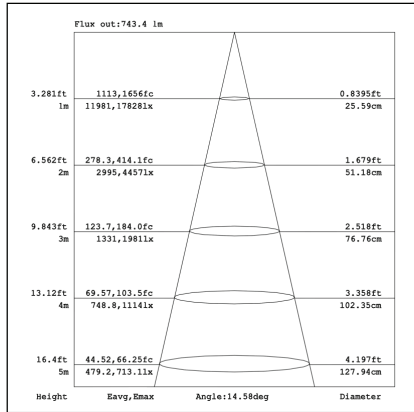

Curve series

TL44-M-20W

optical lens

Technical Parameters:

Name	Parameters
Light source:	COB
Input Voltage:	AC220~240V 50/60Hz
LED Current:	500mA, 35-37V
Beam Angle:	15°/20°/36°/48°/60°
Life Time:	> 50,000h - L80 - B10 (Ta 25° C)
Operating temperature:	-20°C~40°C
Certificate:	CE/RoHS
Weight:	0.5kg

Ordering Information:

○ White ● Black

Power	CRI	Beam Angle	Luminous	CCT	Housing	Part Number
20W	>80	▲ 15°	1910 lm	3000K	○	TL44*-20W-830-W-15-M
					●	TL44*-20W-830-B-15-M
			2102 lm	4000K	○	TL44*-20W-840-W-15-M
					●	TL44*-20W-840-B-15-M
		▲ 20°	1778 lm	3000K	○	TL44*-20W-830-W-20-M
					●	TL44*-20W-830-B-20-M
			1962 lm	4000K	○	TL44*-20W-840-W-20-M
					●	TL44*-20W-840-B-20-M
		▲ 36°	1870 lm	3000K	○	TL44*-20W-830-W-36-M
					●	TL44*-20W-830-B-36-M
			2086 lm	4000K	○	TL44*-20W-840-W-36-M
					●	TL44*-20W-840-B-36-M
	>90	▲ 15°	1566 lm	3000K	○	TL44*-20W-930-W-15-M
					●	TL44*-20W-930-B-15-M
			1766 lm	4000K	○	TL44*-20W-940-W-15-M
					●	TL44*-20W-940-B-15-M
		▲ 20°	1672 lm	3000K	○	TL44*-20W-930-W-20-M
					●	TL44*-20W-930-B-20-M
			1665 lm	4000K	○	TL44*-20W-940-W-20-M
					●	TL44*-20W-940-B-20-M
		▲ 36°	1647 lm	3000K	○	TL44*-20W-930-W-36-M
					●	TL44*-20W-930-B-36-M
			1745 lm	4000K	○	TL44*-20W-940-W-36-M
					●	TL44*-20W-940-B-36-M

*: 4: 3 Phase 4 wires European Track, 6: 3 Phase 6 wires European Dali track

Technical Data test pattern

CRI80 15°

3000K

4000K

CRI80 20°

3000K

4000K