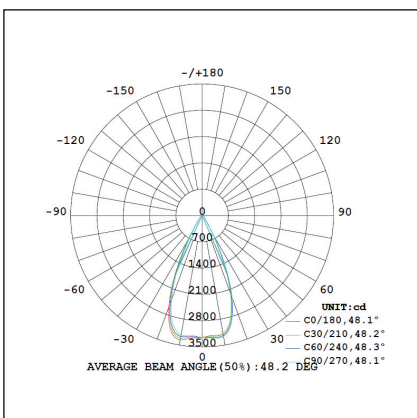

Technical Data test pattern

CRI80 48°