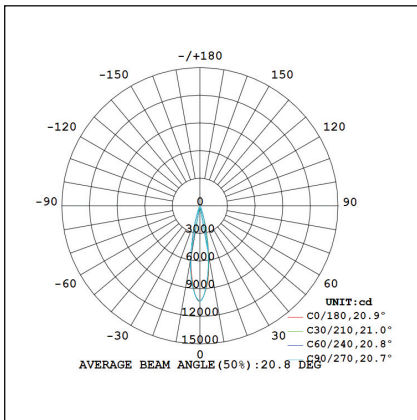

Curve series

TL44-M-20W

optical lens

Technical Parameters:

Name	Parameters
Light source:	COB
Input Voltage:	AC220~240V 50/60Hz
LED Current:	500mA, 35-37V
Beam Angle:	15°/20°/36°/48°/60°
Life Time:	> 50,000h - L80 - B10 (Ta 25° C)
Operating temperature:	-20°C~40°C
Certificate:	CE/RoHS
Weight:	0.5kg

Ordering Information:

○ White ● Black

Power	CRI	Beam Angle	Luminous	CCT	Housing	Part Number
20W	>80	▲ 15°	1910 lm	3000K	○	TL44*-20W-830-W-15-M
					●	TL44*-20W-830-B-15-M
			2102 lm	4000K	○	TL44*-20W-840-W-15-M
					●	TL44*-20W-840-B-15-M
		▲ 20°	1778 lm	3000K	○	TL44*-20W-830-W-20-M
					●	TL44*-20W-830-B-20-M
			1962 lm	4000K	○	TL44*-20W-840-W-20-M
					●	TL44*-20W-840-B-20-M
		▲ 36°	1870 lm	3000K	○	TL44*-20W-830-W-36-M
					●	TL44*-20W-830-B-36-M
			2086 lm	4000K	○	TL44*-20W-840-W-36-M
					●	TL44*-20W-840-B-36-M
	>90	▲ 15°	1566 lm	3000K	○	TL44*-20W-930-W-15-M
					●	TL44*-20W-930-B-15-M
			1766 lm	4000K	○	TL44*-20W-940-W-15-M
					●	TL44*-20W-940-B-15-M
		▲ 20°	1672 lm	3000K	○	TL44*-20W-930-W-20-M
					●	TL44*-20W-930-B-20-M
			1665 lm	4000K	○	TL44*-20W-940-W-20-M
					●	TL44*-20W-940-B-20-M
		▲ 36°	1647 lm	3000K	○	TL44*-20W-930-W-36-M
					●	TL44*-20W-930-B-36-M
			1745 lm	4000K	○	TL44*-20W-940-W-36-M
					●	TL44*-20W-940-B-36-M

*: 4: 3 Phase 4 wires European Track, 6: 3 Phase 6 wires European Dali track

Technical Data test pattern

CRI80 15°

3000K

4000K

CRI80 20°

3000K

4000K