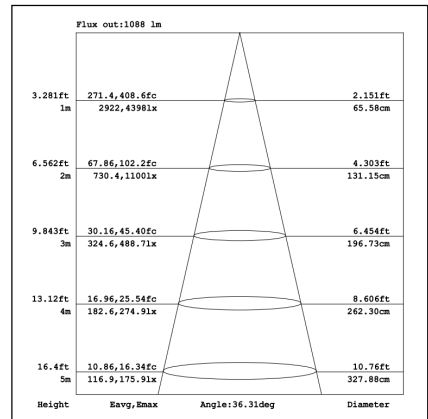

Technical Data test pattern

4000K