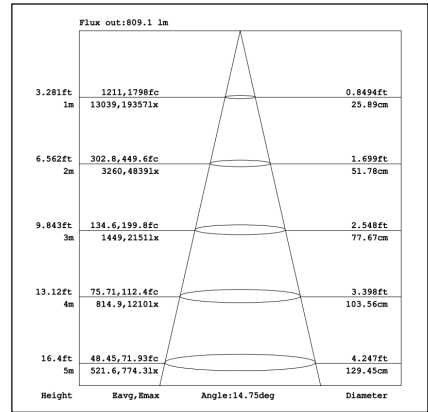

Curve series

TL44-M-20W

optical lens

Technical Parameters:

Name	Parameters
Light source:	COB
Input Voltage:	AC220~240V 50/60Hz
LED Current:	500mA, 35-37V
Beam Angle:	15°/20°/36°/48°/60°
Life Time:	> 50,000h - L80 - B10 (Ta 25° C)
Operating temperature:	-20°C~40°C
Certificate:	CE/RoHS
Weight:	0.5kg

Ordering Information:

○ White ● Black

Power	CRI	Beam Angle	Luminous	CCT	Housing	Part Number
20W	>80	▲ 15°	1910 lm	3000K	○	TL44*-20W-830-W-15-M
					●	TL44*-20W-830-B-15-M
			2102 lm	4000K	○	TL44*-20W-840-W-15-M
					●	TL44*-20W-840-B-15-M
		▲ 20°	1778 lm	3000K	○	TL44*-20W-830-W-20-M
					●	TL44*-20W-830-B-20-M
			1962 lm	4000K	○	TL44*-20W-840-W-20-M
					●	TL44*-20W-840-B-20-M
		▲ 36°	1870 lm	3000K	○	TL44*-20W-830-W-36-M
					●	TL44*-20W-830-B-36-M
			2086 lm	4000K	○	TL44*-20W-840-W-36-M
					●	TL44*-20W-840-B-36-M
	>90	▲ 15°	1566 lm	3000K	○	TL44*-20W-930-W-15-M
					●	TL44*-20W-930-B-15-M
			1766 lm	4000K	○	TL44*-20W-940-W-15-M
					●	TL44*-20W-940-B-15-M
		▲ 20°	1672 lm	3000K	○	TL44*-20W-930-W-20-M
					●	TL44*-20W-930-B-20-M
			1665 lm	4000K	○	TL44*-20W-940-W-20-M
					●	TL44*-20W-940-B-20-M
		▲ 36°	1647 lm	3000K	○	TL44*-20W-930-W-36-M
					●	TL44*-20W-930-B-36-M
			1745 lm	4000K	○	TL44*-20W-940-W-36-M
					●	TL44*-20W-940-B-36-M

*: 4: 3 Phase 4 wires European Track, 6: 3 Phase 6 wires European Dali track

Technical Data test pattern

CRI80 15°

3000K

4000K

CRI80 20°

3000K

4000K