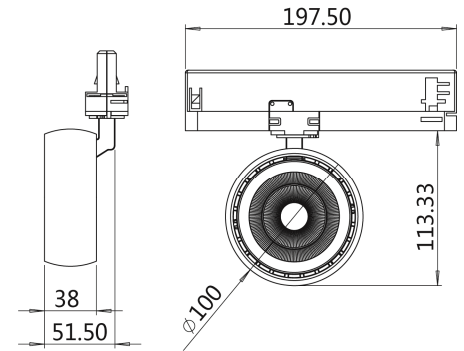

Curve series

TL44-M-20W

optical lens

Technical Parameters:

Name	Parameters
Light source:	COB
Input Voltage:	AC220~240V 50/60Hz
LED Current:	500mA, 35-37V
Beam Angle:	15°/20°/36°/48°/60°
Life Time:	> 50,000h - L80 - B10 (Ta 25° C)
Operating temperature:	-20°C~40°C
Certificate:	CE/RoHS
Weight:	0.5kg

Ordering Information:

○ White ● Black

Power	CRI	Beam Angle	Luminous	CCT	Housing	Part Number
20W	>80	▲ 15°	1910 lm	3000K	○	TL44*-20W-830-W-15-M
					●	TL44*-20W-830-B-15-M
			2102 lm	4000K	○	TL44*-20W-840-W-15-M
					●	TL44*-20W-840-B-15-M
		▲ 20°	1778 lm	3000K	○	TL44*-20W-830-W-20-M
					●	TL44*-20W-830-B-20-M
			1962 lm	4000K	○	TL44*-20W-840-W-20-M
					●	TL44*-20W-840-B-20-M
		▲ 36°	1870 lm	3000K	○	TL44*-20W-830-W-36-M
					●	TL44*-20W-830-B-36-M
			2086 lm	4000K	○	TL44*-20W-840-W-36-M
					●	TL44*-20W-840-B-36-M
	>90	▲ 15°	1566 lm	3000K	○	TL44*-20W-930-W-15-M
					●	TL44*-20W-930-B-15-M
			1766 lm	4000K	○	TL44*-20W-940-W-15-M
					●	TL44*-20W-940-B-15-M
		▲ 20°	1672 lm	3000K	○	TL44*-20W-930-W-20-M
					●	TL44*-20W-930-B-20-M
			1665 lm	4000K	○	TL44*-20W-940-W-20-M
					●	TL44*-20W-940-B-20-M
		▲ 36°	1647 lm	3000K	○	TL44*-20W-930-W-36-M
					●	TL44*-20W-930-B-36-M
			1745 lm	4000K	○	TL44*-20W-940-W-36-M
					●	TL44*-20W-940-B-36-M

3000K

4000K

TL44 Tacklight Installation Instructions

Adaptor installation diagram

Packaging:

TL44-M

Box

L210*W210*H90mm
 1pc/box
 GW: 0.7kg/box

Outer carton

L430*W430*H390mm
 16pcs/CTN
 GW: 11.2kg/carton