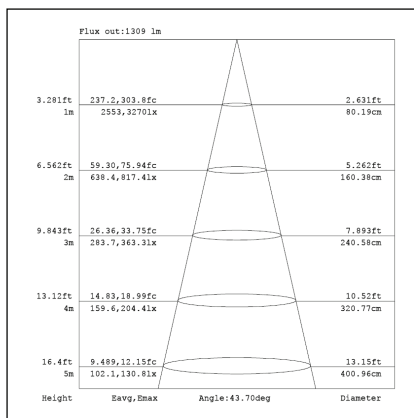

Technical Data test pattern

3000K