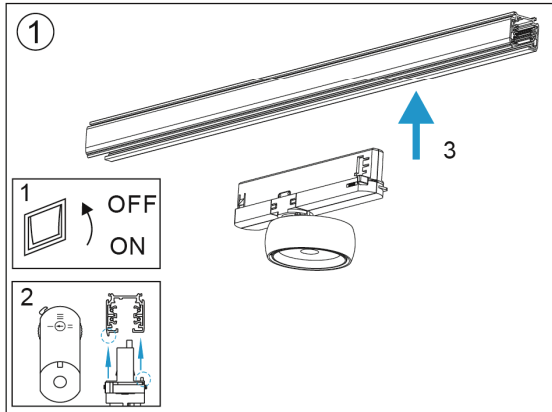

3000K

4000K

TL44 Tacklight Installation Instructions

Adaptor installation diagram

Packaging:

TL44-M

Box

L210*W210*H90mm
 1pc/box
 GW: 0.7kg/box