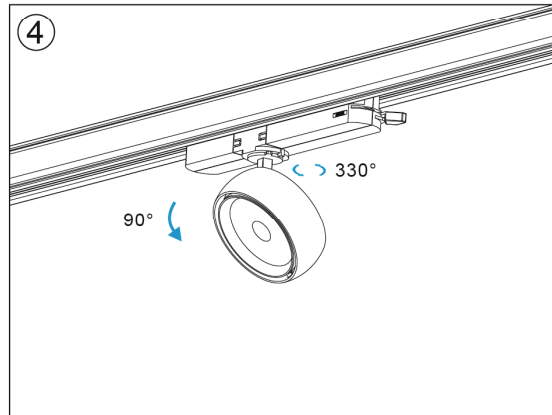

3000K

4000K

TL44 Tacklight Installation Instructions

Adaptor installation diagram

Packaging:

TL44-M

Box

L210*W210*H90mm
 1pc/box
 GW: 0.7kg/box