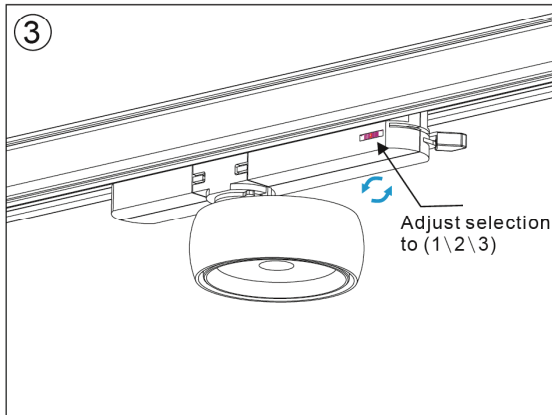

3000K

4000K

TL44 Tacklight Installation Instructions

Adaptor installation diagram

Packaging:

TL44-M

Box

L210*W210*H90mm
 1pc/box
 GW: 0.7kg/box