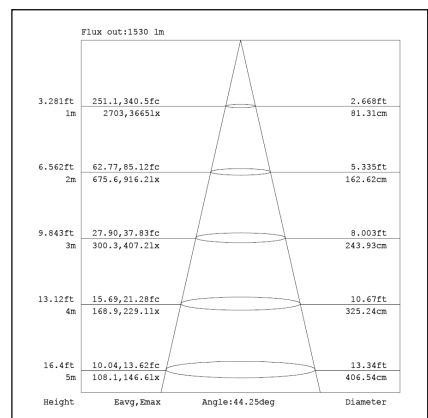

Technical Data test pattern

4000K