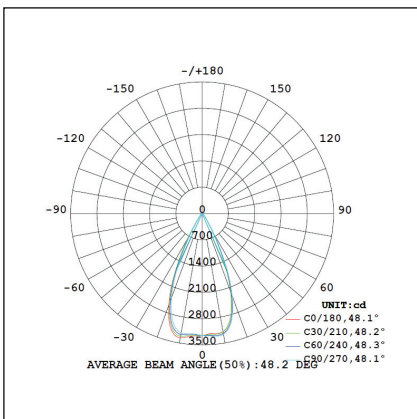

Technical Data test pattern

CRI80 48°