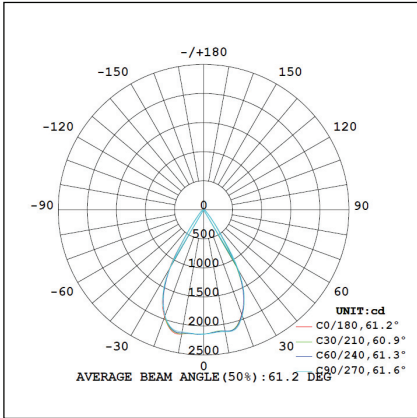

Ordering Information:

○ White ● Black

| Power | CRI | Beam Angle | Luminous | CCT | Housing | Part Number |
|-------|-----|------------|----------|-------|---------|----------------------|
| 20W | >80 | ▲ 15° | 1910 lm | 3000K | ○ | TL46*-20W-830-W-15-M |
| | | | | | ● | TL46*-20W-830-B-15-M |
| | | | 2102 lm | 4000K | ○ | TL46*-20W-840-W-15-M |
| | | | | | ● | TL46*-20W-840-B-15-M |
| | | ▲ 20° | 1778 lm | 3000K | ○ | TL46*-20W-830-W-20-M |
| | | | | | ● | TL46*-20W-830-B-20-M |
| | | | 1962 lm | 4000K | ○ | TL46*-20W-840-W-20-M |
| | | | | | ● | TL46*-20W-840-B-20-M |
| | | ▲ 36° | 1870 lm | 3000K | ○ | TL46*-20W-830-W-36-M |
| | | | | | ● | TL46*-20W-830-B-36-M |
| | | | 2086 lm | 4000K | ○ | TL46*-20W-840-W-36-M |
| | | | | | ● | TL46*-20W-840-B-36-M |
| | >90 | ▲ 15° | 1566 lm | 3000K | ○ | TL46*-20W-930-W-15-M |
| | | | | | ● | TL46*-20W-930-B-15-M |
| | | | 1766 lm | 4000K | ○ | TL46*-20W-940-W-15-M |
| | | | | | ● | TL46*-20W-940-B-15-M |
| | | ▲ 20° | 1672 lm | 3000K | ○ | TL46*-20W-930-W-20-M |
| | | | | | ● | TL46*-20W-930-B-20-M |
| | | | 1665 lm | 4000K | ○ | TL46*-20W-940-W-20-M |
| | | | | | ● | TL46*-20W-940-B-20-M |
| | | ▲ 36° | 1647 lm | 3000K | ○ | TL46*-20W-930-W-36-M |
| | | | | | ● | TL46*-20W-930-B-36-M |
| | | | 1745 lm | 4000K | ○ | TL46*-20W-940-W-36-M |
| | | | | | ● | TL46*-20W-940-B-36-M |

*: 4: 3 Phase 4 wires European Track, 6: 3 Phase 6 wires European Dali track

Technical Data test pattern

CRI80 15°

3000K

4000K

CRI80 20°

3000K

4000K

CRI80 36°

3000K

4000K

CRI80 48°

3000K

4000K

CRI80 60°

3000K