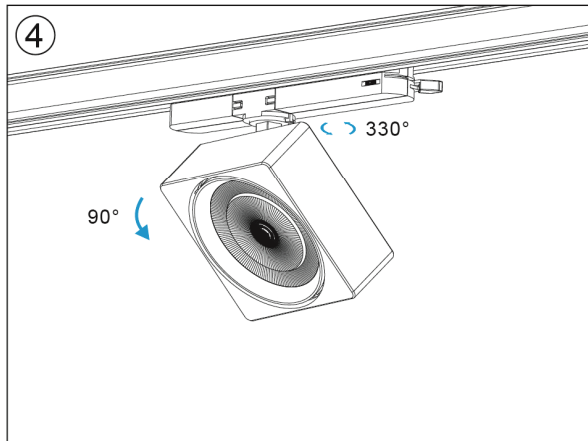

3000K

4000K

TL46 Tacklight Installation Instructions

Adaptor installation diagram

Packaging:

TL46-M

Box
 L210*W210*H90mm
 1pc/box
 GW: 0.7kg/box

Outer carton
 L430*W430*H390mm
 16pcs/CTN
 GW: 11.2kg/carton