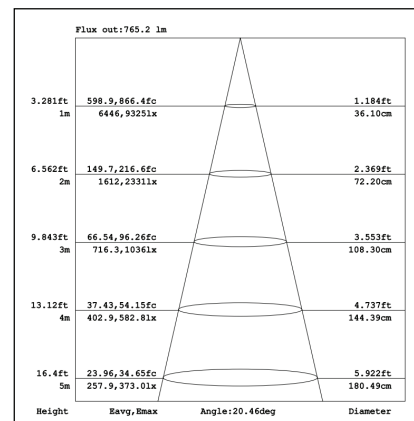

Ordering Information:

○ White ● Black

| Power | CRI | Beam Angle | Luminous | CCT | Housing | Part Number |
|-------|-----|------------|----------|-------|---------|----------------------|
| 20W | >80 | ▲ 15° | 1910 lm | 3000K | ○ | TL46*-20W-830-W-15-M |
| | | | | | ● | TL46*-20W-830-B-15-M |
| | | | 2102 lm | 4000K | ○ | TL46*-20W-840-W-15-M |
| | | | | | ● | TL46*-20W-840-B-15-M |
| | | ▲ 20° | 1778 lm | 3000K | ○ | TL46*-20W-830-W-20-M |
| | | | | | ● | TL46*-20W-830-B-20-M |
| | | | 1962 lm | 4000K | ○ | TL46*-20W-840-W-20-M |
| | | | | | ● | TL46*-20W-840-B-20-M |
| | | ▲ 36° | 1870 lm | 3000K | ○ | TL46*-20W-830-W-36-M |
| | | | | | ● | TL46*-20W-830-B-36-M |
| | | | 2086 lm | 4000K | ○ | TL46*-20W-840-W-36-M |
| | | | | | ● | TL46*-20W-840-B-36-M |
| | >90 | ▲ 15° | 1566 lm | 3000K | ○ | TL46*-20W-930-W-15-M |
| | | | | | ● | TL46*-20W-930-B-15-M |
| | | | 1766 lm | 4000K | ○ | TL46*-20W-940-W-15-M |
| | | | | | ● | TL46*-20W-940-B-15-M |
| | | ▲ 20° | 1672 lm | 3000K | ○ | TL46*-20W-930-W-20-M |
| | | | | | ● | TL46*-20W-930-B-20-M |
| | | | 1665 lm | 4000K | ○ | TL46*-20W-940-W-20-M |
| | | | | | ● | TL46*-20W-940-B-20-M |
| | | ▲ 36° | 1647 lm | 3000K | ○ | TL46*-20W-930-W-36-M |
| | | | | | ● | TL46*-20W-930-B-36-M |
| | | | 1745 lm | 4000K | ○ | TL46*-20W-940-W-36-M |
| | | | | | ● | TL46*-20W-940-B-36-M |

4000K

CRI90 15°

3000K

4000K

CRI90 20°

3000K

4000K

CRI90 36°