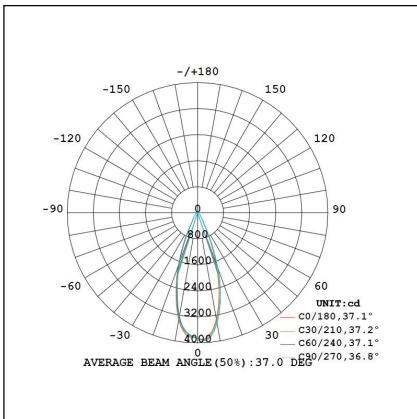

Technical Data test pattern

CRI80 36°