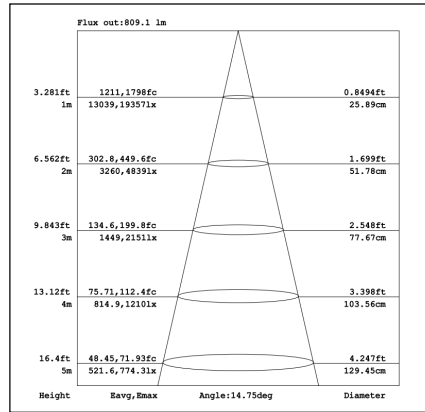

Ordering Information:

○ White ● Black

| Power | CRI | Beam Angle | Luminous | CCT | Housing | Part Number |
|-------|-----|------------|----------|-------|---------|----------------------|
| 20W | >80 | ▲ 15° | 1910 lm | 3000K | ○ | TL46*-20W-830-W-15-M |
| | | | | | ● | TL46*-20W-830-B-15-M |
| | | | 2102 lm | 4000K | ○ | TL46*-20W-840-W-15-M |
| | | | | | ● | TL46*-20W-840-B-15-M |
| | | ▲ 20° | 1778 lm | 3000K | ○ | TL46*-20W-830-W-20-M |
| | | | | | ● | TL46*-20W-830-B-20-M |
| | | | 1962 lm | 4000K | ○ | TL46*-20W-840-W-20-M |
| | | | | | ● | TL46*-20W-840-B-20-M |
| | | ▲ 36° | 1870 lm | 3000K | ○ | TL46*-20W-830-W-36-M |
| | | | | | ● | TL46*-20W-830-B-36-M |
| | | | 2086 lm | 4000K | ○ | TL46*-20W-840-W-36-M |
| | | | | | ● | TL46*-20W-840-B-36-M |
| | >90 | ▲ 15° | 1566 lm | 3000K | ○ | TL46*-20W-930-W-15-M |
| | | | | | ● | TL46*-20W-930-B-15-M |
| | | | 1766 lm | 4000K | ○ | TL46*-20W-940-W-15-M |
| | | | | | ● | TL46*-20W-940-B-15-M |
| | | ▲ 20° | 1672 lm | 3000K | ○ | TL46*-20W-930-W-20-M |
| | | | | | ● | TL46*-20W-930-B-20-M |
| | | | 1665 lm | 4000K | ○ | TL46*-20W-940-W-20-M |
| | | | | | ● | TL46*-20W-940-B-20-M |
| | | ▲ 36° | 1647 lm | 3000K | ○ | TL46*-20W-930-W-36-M |
| | | | | | ● | TL46*-20W-930-B-36-M |
| | | | 1745 lm | 4000K | ○ | TL46*-20W-940-W-36-M |
| | | | | | ● | TL46*-20W-940-B-36-M |

*: 4: 3 Phase 4 wires European Track, 6: 3 Phase 6 wires European Dali track

Technical Data test pattern

CRI80 15°

3000K

4000K

CRI80 20°

3000K

4000K