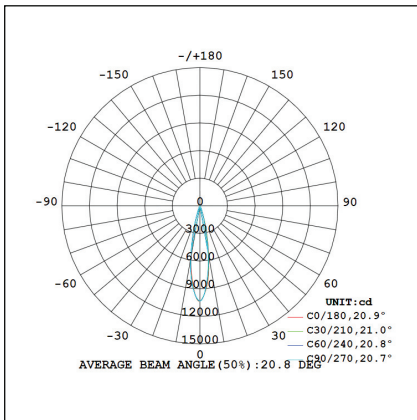

Square series

TL46-M-20W

optical lens

Technical Parameters:

| Name | Parameters |
|------------------------|----------------------------------|
| Light source: | COB |
| Input Voltage: | AC220~240V 50/60Hz |
| LED Current: | 500mA, 35-37V |
| Beam Angle: | 15°/20°/36°/48°/60° |
| Life Time: | > 50,000h - L80 - B10 (Ta 25° C) |
| Operating temperature: | -20°C~40°C |
| Certificate: | CE/RoHS |
| Weight: | 0.5kg |

Ordering Information:

○ White ● Black

| Power | CRI | Beam Angle | Luminous | CCT | Housing | Part Number |
|-------|-----|------------|----------|-------|---------|----------------------|
| 20W | >80 | ▲ 15° | 1910 lm | 3000K | ○ | TL46*-20W-830-W-15-M |
| | | | | | ● | TL46*-20W-830-B-15-M |
| | | | 2102 lm | 4000K | ○ | TL46*-20W-840-W-15-M |
| | | | | | ● | TL46*-20W-840-B-15-M |
| | | ▲ 20° | 1778 lm | 3000K | ○ | TL46*-20W-830-W-20-M |
| | | | | | ● | TL46*-20W-830-B-20-M |
| | | | 1962 lm | 4000K | ○ | TL46*-20W-840-W-20-M |
| | | | | | ● | TL46*-20W-840-B-20-M |
| | | ▲ 36° | 1870 lm | 3000K | ○ | TL46*-20W-830-W-36-M |
| | | | | | ● | TL46*-20W-830-B-36-M |
| | | | 2086 lm | 4000K | ○ | TL46*-20W-840-W-36-M |
| | | | | | ● | TL46*-20W-840-B-36-M |
| | >90 | ▲ 15° | 1566 lm | 3000K | ○ | TL46*-20W-930-W-15-M |
| | | | | | ● | TL46*-20W-930-B-15-M |
| | | | 1766 lm | 4000K | ○ | TL46*-20W-940-W-15-M |
| | | | | | ● | TL46*-20W-940-B-15-M |
| | | ▲ 20° | 1672 lm | 3000K | ○ | TL46*-20W-930-W-20-M |
| | | | | | ● | TL46*-20W-930-B-20-M |
| | | | 1665 lm | 4000K | ○ | TL46*-20W-940-W-20-M |
| | | | | | ● | TL46*-20W-940-B-20-M |
| | | ▲ 36° | 1647 lm | 3000K | ○ | TL46*-20W-930-W-36-M |
| | | | | | ● | TL46*-20W-930-B-36-M |
| | | | 1745 lm | 4000K | ○ | TL46*-20W-940-W-36-M |
| | | | | | ● | TL46*-20W-940-B-36-M |

*: 4: 3 Phase 4 wires European Track, 6: 3 Phase 6 wires European Dali track

Technical Data test pattern

CRI80 15°

3000K

4000K

CRI80 20°

3000K

4000K