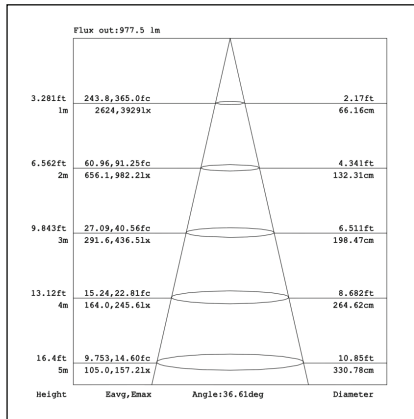

Technical Data test pattern

3000K