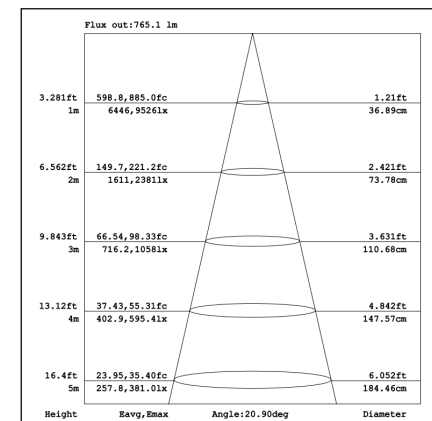

Ordering Information:

○ White ● Black

| Power | CRI | Beam Angle | Luminous | CCT | Housing | Part Number |
|-------|-----|------------|----------|-------|---------|----------------------|
| 20W | >80 | ▲ 15° | 1910 lm | 3000K | ○ | TL46*-20W-830-W-15-M |
| | | | | | ● | TL46*-20W-830-B-15-M |
| | | | 2102 lm | 4000K | ○ | TL46*-20W-840-W-15-M |
| | | | | | ● | TL46*-20W-840-B-15-M |
| | | ▲ 20° | 1778 lm | 3000K | ○ | TL46*-20W-830-W-20-M |
| | | | | | ● | TL46*-20W-830-B-20-M |
| | | | 1962 lm | 4000K | ○ | TL46*-20W-840-W-20-M |
| | | | | | ● | TL46*-20W-840-B-20-M |
| | | ▲ 36° | 1870 lm | 3000K | ○ | TL46*-20W-830-W-36-M |
| | | | | | ● | TL46*-20W-830-B-36-M |
| | | | 2086 lm | 4000K | ○ | TL46*-20W-840-W-36-M |
| | | | | | ● | TL46*-20W-840-B-36-M |
| | >90 | ▲ 15° | 1566 lm | 3000K | ○ | TL46*-20W-930-W-15-M |
| | | | | | ● | TL46*-20W-930-B-15-M |
| | | | 1766 lm | 4000K | ○ | TL46*-20W-940-W-15-M |
| | | | | | ● | TL46*-20W-940-B-15-M |
| | | ▲ 20° | 1672 lm | 3000K | ○ | TL46*-20W-930-W-20-M |
| | | | | | ● | TL46*-20W-930-B-20-M |
| | | | 1665 lm | 4000K | ○ | TL46*-20W-940-W-20-M |
| | | | | | ● | TL46*-20W-940-B-20-M |
| | | ▲ 36° | 1647 lm | 3000K | ○ | TL46*-20W-930-W-36-M |
| | | | | | ● | TL46*-20W-930-B-36-M |
| | | | 1745 lm | 4000K | ○ | TL46*-20W-940-W-36-M |
| | | | | | ● | TL46*-20W-940-B-36-M |

4000K

CRI90 15°

3000K

4000K

CRI90 20°

3000K

4000K

CRI90 36°