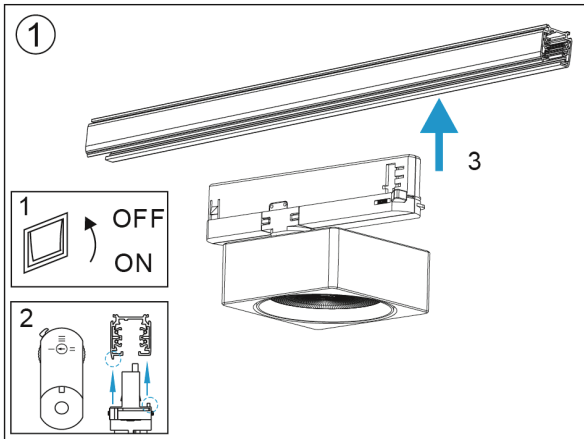

3000K

4000K

TL46 Tacklight Installation Instructions

Adaptor installation diagram

Packaging:

TL46-M

Box
 L210*W210*H90mm
 1pc/box
 GW: 0.7kg/box

Outer carton
 L430*W430*H390mm
 16pcs/CTN
 GW: 11.2kg/carton