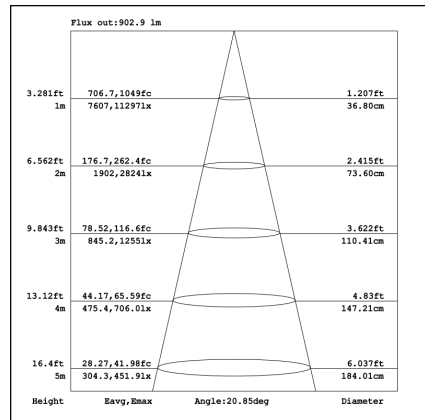

Ordering Information:

○ White ● Black

| Power | CRI | Beam Angle | Luminous | CCT | Housing | Part Number |
|-------|-----|------------|----------|-------|---------|----------------------|
| 20W | >80 | ▲ 15° | 1910 lm | 3000K | ○ | TL46*-20W-830-W-15-M |
| | | | | | ● | TL46*-20W-830-B-15-M |
| | | | 2102 lm | 4000K | ○ | TL46*-20W-840-W-15-M |
| | | | | | ● | TL46*-20W-840-B-15-M |
| | | ▲ 20° | 1778 lm | 3000K | ○ | TL46*-20W-830-W-20-M |
| | | | | | ● | TL46*-20W-830-B-20-M |
| | | | 1962 lm | 4000K | ○ | TL46*-20W-840-W-20-M |
| | | | | | ● | TL46*-20W-840-B-20-M |
| | | ▲ 36° | 1870 lm | 3000K | ○ | TL46*-20W-830-W-36-M |
| | | | | | ● | TL46*-20W-830-B-36-M |
| | | | 2086 lm | 4000K | ○ | TL46*-20W-840-W-36-M |
| | | | | | ● | TL46*-20W-840-B-36-M |
| | >90 | ▲ 15° | 1566 lm | 3000K | ○ | TL46*-20W-930-W-15-M |
| | | | | | ● | TL46*-20W-930-B-15-M |
| | | | 1766 lm | 4000K | ○ | TL46*-20W-940-W-15-M |
| | | | | | ● | TL46*-20W-940-B-15-M |
| | | ▲ 20° | 1672 lm | 3000K | ○ | TL46*-20W-930-W-20-M |
| | | | | | ● | TL46*-20W-930-B-20-M |
| | | | 1665 lm | 4000K | ○ | TL46*-20W-940-W-20-M |
| | | | | | ● | TL46*-20W-940-B-20-M |
| | | ▲ 36° | 1647 lm | 3000K | ○ | TL46*-20W-930-W-36-M |
| | | | | | ● | TL46*-20W-930-B-36-M |
| | | | 1745 lm | 4000K | ○ | TL46*-20W-940-W-36-M |
| | | | | | ● | TL46*-20W-940-B-36-M |

*: 4: 3 Phase 4 wires European Track, 6: 3 Phase 6 wires European Dali track

Technical Data test pattern

CRI80 15°

3000K

4000K

CRI80 20°

3000K

4000K