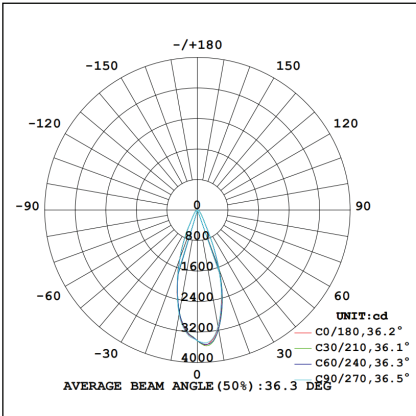

Ordering Information:

○ White ● Black

| Power | CRI | Beam Angle | Luminous | CCT | Housing | Part Number |
|-------|-----|------------|----------|-------|---------|----------------------|
| 20W | >80 | ▲ 15° | 1910 lm | 3000K | ○ | TL46*-20W-830-W-15-M |
| | | | | | ● | TL46*-20W-830-B-15-M |
| | | | 2102 lm | 4000K | ○ | TL46*-20W-840-W-15-M |
| | | | | | ● | TL46*-20W-840-B-15-M |
| | | ▲ 20° | 1778 lm | 3000K | ○ | TL46*-20W-830-W-20-M |
| | | | | | ● | TL46*-20W-830-B-20-M |
| | | | 1962 lm | 4000K | ○ | TL46*-20W-840-W-20-M |
| | | | | | ● | TL46*-20W-840-B-20-M |
| | | ▲ 36° | 1870 lm | 3000K | ○ | TL46*-20W-830-W-36-M |
| | | | | | ● | TL46*-20W-830-B-36-M |
| | | | 2086 lm | 4000K | ○ | TL46*-20W-840-W-36-M |
| | | | | | ● | TL46*-20W-840-B-36-M |
| | >90 | ▲ 15° | 1566 lm | 3000K | ○ | TL46*-20W-930-W-15-M |
| | | | | | ● | TL46*-20W-930-B-15-M |
| | | | 1766 lm | 4000K | ○ | TL46*-20W-940-W-15-M |
| | | | | | ● | TL46*-20W-940-B-15-M |
| | | ▲ 20° | 1672 lm | 3000K | ○ | TL46*-20W-930-W-20-M |
| | | | | | ● | TL46*-20W-930-B-20-M |
| | | | 1665 lm | 4000K | ○ | TL46*-20W-940-W-20-M |
| | | | | | ● | TL46*-20W-940-B-20-M |
| | | ▲ 36° | 1647 lm | 3000K | ○ | TL46*-20W-930-W-36-M |
| | | | | | ● | TL46*-20W-930-B-36-M |
| | | | 1745 lm | 4000K | ○ | TL46*-20W-940-W-36-M |
| | | | | | ● | TL46*-20W-940-B-36-M |

*: 4: 3 Phase 4 wires European Track, 6: 3 Phase 6 wires European Dali track

Technical Data test pattern

CRI80 15°

3000K

4000K

CRI80 20°

3000K

4000K

4000K

CRI90 15°

3000K

4000K

CRI90 20°

3000K

4000K

CRI90 36°