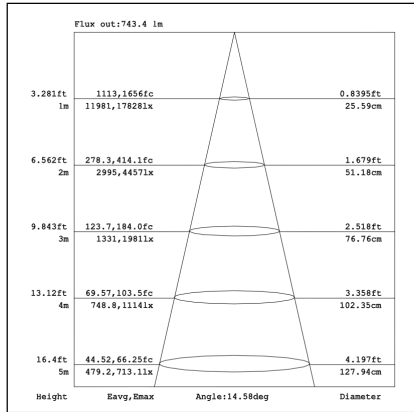

Square series

TL46-M-20W

optical lens

Technical Parameters:

| Name | Parameters |
|------------------------|----------------------------------|
| Light source: | COB |
| Input Voltage: | AC220~240V 50/60Hz |
| LED Current: | 500mA, 35-37V |
| Beam Angle: | 15°/20°/36°/48°/60° |
| Life Time: | > 50,000h - L80 - B10 (Ta 25° C) |
| Operating temperature: | -20°C~40°C |
| Certificate: | CE/RoHS |
| Weight: | 0.5kg |

Ordering Information:

○ White ● Black

| Power | CRI | Beam Angle | Luminous | CCT | Housing | Part Number |
|-------|-----|------------|----------|-------|---------|----------------------|
| 20W | >80 | ▲ 15° | 1910 lm | 3000K | ○ | TL46*-20W-830-W-15-M |
| | | | | | ● | TL46*-20W-830-B-15-M |
| | | | 2102 lm | 4000K | ○ | TL46*-20W-840-W-15-M |
| | | | | | ● | TL46*-20W-840-B-15-M |
| | | ▲ 20° | 1778 lm | 3000K | ○ | TL46*-20W-830-W-20-M |
| | | | | | ● | TL46*-20W-830-B-20-M |
| | | | 1962 lm | 4000K | ○ | TL46*-20W-840-W-20-M |
| | | | | | ● | TL46*-20W-840-B-20-M |
| | | ▲ 36° | 1870 lm | 3000K | ○ | TL46*-20W-830-W-36-M |
| | | | | | ● | TL46*-20W-830-B-36-M |
| | | | 2086 lm | 4000K | ○ | TL46*-20W-840-W-36-M |
| | | | | | ● | TL46*-20W-840-B-36-M |
| | >90 | ▲ 15° | 1566 lm | 3000K | ○ | TL46*-20W-930-W-15-M |
| | | | | | ● | TL46*-20W-930-B-15-M |
| | | | 1766 lm | 4000K | ○ | TL46*-20W-940-W-15-M |
| | | | | | ● | TL46*-20W-940-B-15-M |
| | | ▲ 20° | 1672 lm | 3000K | ○ | TL46*-20W-930-W-20-M |
| | | | | | ● | TL46*-20W-930-B-20-M |
| | | | 1665 lm | 4000K | ○ | TL46*-20W-940-W-20-M |
| | | | | | ● | TL46*-20W-940-B-20-M |
| | | ▲ 36° | 1647 lm | 3000K | ○ | TL46*-20W-930-W-36-M |
| | | | | | ● | TL46*-20W-930-B-36-M |
| | | | 1745 lm | 4000K | ○ | TL46*-20W-940-W-36-M |
| | | | | | ● | TL46*-20W-940-B-36-M |

*: 4: 3 Phase 4 wires European Track, 6: 3 Phase 6 wires European Dali track

Technical Data test pattern

CRI80 15°

3000K

4000K

CRI80 20°

3000K

4000K