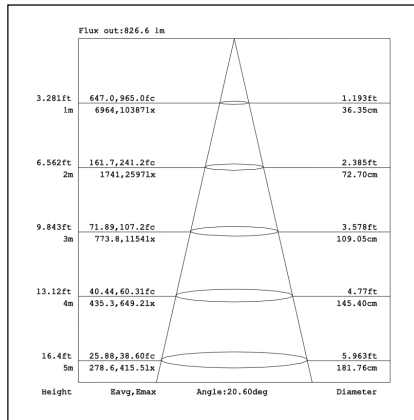

Ordering Information:

○ White ● Black

| Power | CRI | Beam Angle | Luminous | CCT | Housing | Part Number |
|-------|-----|------------|----------|-------|---------|----------------------|
| 20W | >80 | ▲ 15° | 1910 lm | 3000K | ○ | TL46*-20W-830-W-15-M |
| | | | | | ● | TL46*-20W-830-B-15-M |
| | | | 2102 lm | 4000K | ○ | TL46*-20W-840-W-15-M |
| | | | | | ● | TL46*-20W-840-B-15-M |
| | | ▲ 20° | 1778 lm | 3000K | ○ | TL46*-20W-830-W-20-M |
| | | | | | ● | TL46*-20W-830-B-20-M |
| | | | 1962 lm | 4000K | ○ | TL46*-20W-840-W-20-M |
| | | | | | ● | TL46*-20W-840-B-20-M |
| | | ▲ 36° | 1870 lm | 3000K | ○ | TL46*-20W-830-W-36-M |
| | | | | | ● | TL46*-20W-830-B-36-M |
| | | | 2086 lm | 4000K | ○ | TL46*-20W-840-W-36-M |
| | | | | | ● | TL46*-20W-840-B-36-M |
| | >90 | ▲ 15° | 1566 lm | 3000K | ○ | TL46*-20W-930-W-15-M |
| | | | | | ● | TL46*-20W-930-B-15-M |
| | | | 1766 lm | 4000K | ○ | TL46*-20W-940-W-15-M |
| | | | | | ● | TL46*-20W-940-B-15-M |
| | | ▲ 20° | 1672 lm | 3000K | ○ | TL46*-20W-930-W-20-M |
| | | | | | ● | TL46*-20W-930-B-20-M |
| | | | 1665 lm | 4000K | ○ | TL46*-20W-940-W-20-M |
| | | | | | ● | TL46*-20W-940-B-20-M |
| | | ▲ 36° | 1647 lm | 3000K | ○ | TL46*-20W-930-W-36-M |
| | | | | | ● | TL46*-20W-930-B-36-M |
| | | | 1745 lm | 4000K | ○ | TL46*-20W-940-W-36-M |
| | | | | | ● | TL46*-20W-940-B-36-M |

*: 4: 3 Phase 4 wires European Track, 6: 3 Phase 6 wires European Dali track

Technical Data test pattern

CRI80 15°

3000K

4000K

CRI80 20°

3000K

4000K