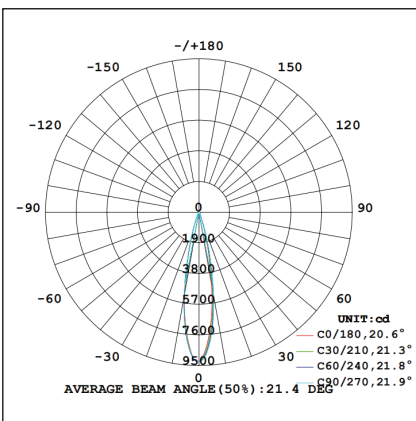

Ordering Information:

○ White ● Black

| Power | CRI | Beam Angle | Luminous | CCT | Housing | Part Number |
|-------|-----|------------|----------|-------|---------|----------------------|
| 20W | >80 | ▲ 15° | 1910 lm | 3000K | ○ | TL46*-20W-830-W-15-M |
| | | | | | ● | TL46*-20W-830-B-15-M |
| | | | 2102 lm | 4000K | ○ | TL46*-20W-840-W-15-M |
| | | | | | ● | TL46*-20W-840-B-15-M |
| | | ▲ 20° | 1778 lm | 3000K | ○ | TL46*-20W-830-W-20-M |
| | | | | | ● | TL46*-20W-830-B-20-M |
| | | | 1962 lm | 4000K | ○ | TL46*-20W-840-W-20-M |
| | | | | | ● | TL46*-20W-840-B-20-M |
| | | ▲ 36° | 1870 lm | 3000K | ○ | TL46*-20W-830-W-36-M |
| | | | | | ● | TL46*-20W-830-B-36-M |
| | | | 2086 lm | 4000K | ○ | TL46*-20W-840-W-36-M |
| | | | | | ● | TL46*-20W-840-B-36-M |
| | >90 | ▲ 15° | 1566 lm | 3000K | ○ | TL46*-20W-930-W-15-M |
| | | | | | ● | TL46*-20W-930-B-15-M |
| | | | 1766 lm | 4000K | ○ | TL46*-20W-940-W-15-M |
| | | | | | ● | TL46*-20W-940-B-15-M |
| | | ▲ 20° | 1672 lm | 3000K | ○ | TL46*-20W-930-W-20-M |
| | | | | | ● | TL46*-20W-930-B-20-M |
| | | | 1665 lm | 4000K | ○ | TL46*-20W-940-W-20-M |
| | | | | | ● | TL46*-20W-940-B-20-M |
| | | ▲ 36° | 1647 lm | 3000K | ○ | TL46*-20W-930-W-36-M |
| | | | | | ● | TL46*-20W-930-B-36-M |
| | | | 1745 lm | 4000K | ○ | TL46*-20W-940-W-36-M |
| | | | | | ● | TL46*-20W-940-B-36-M |

*: 4: 3 Phase 4 wires European Track, 6: 3 Phase 6 wires European Dali track

Technical Data test pattern

CRI80 15°

3000K

4000K

CRI80 20°

3000K

4000K

4000K

CRI90 15°

3000K

4000K

CRI90 20°

3000K

4000K

CRI90 36°