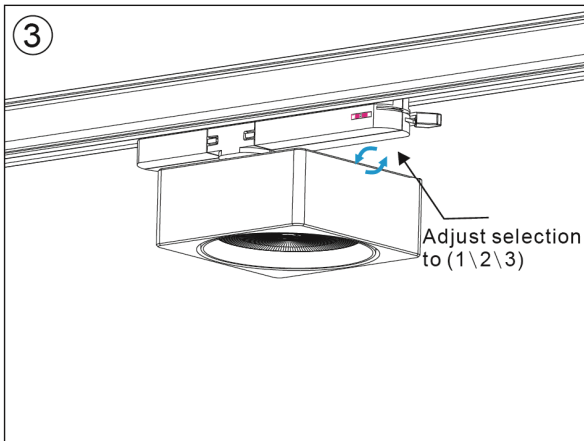

3000K

4000K

TL46 Tacklight Installation Instructions

Adaptor installation diagram

Packaging:

TL46-M

Box
 L210*W210*H90mm
 1pc/box
 GW: 0.7kg/box

Outer carton
 L430*W430*H390mm
 16pcs/CTN
 GW: 11.2kg/carton