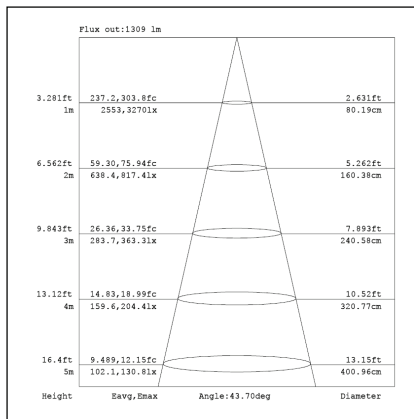

Technical Data test pattern

3000K