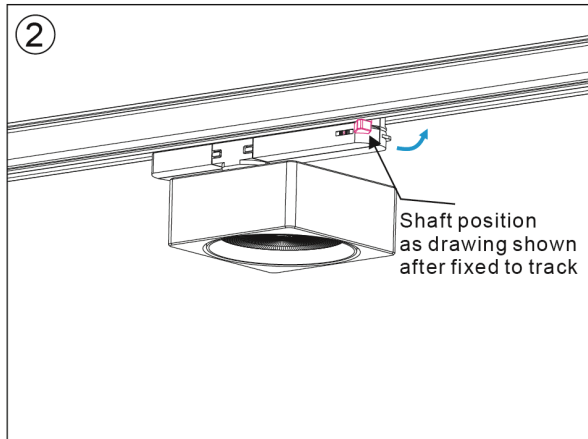

3000K

4000K

TL46 Tacklight Installation Instructions

Adaptor installation diagram

Packaging:

TL46-M

Box
 L210*W210*H90mm
 1pc/box
 GW: 0.7kg/box

Outer carton
 L430*W430*H390mm
 16pcs/CTN
 GW: 11.2kg/carton