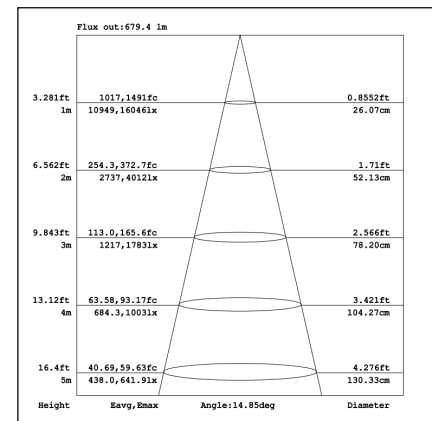

Ordering Information:

○ White ● Black

| Power | CRI | Beam Angle | Luminous | CCT | Housing | Part Number |
|-------|-----|------------|----------|-------|---------|----------------------|
| 20W | >80 | ▲ 15° | 1910 lm | 3000K | ○ | TL46*-20W-830-W-15-M |
| | | | | | ● | TL46*-20W-830-B-15-M |
| | | | 2102 lm | 4000K | ○ | TL46*-20W-840-W-15-M |
| | | | | | ● | TL46*-20W-840-B-15-M |
| | | ▲ 20° | 1778 lm | 3000K | ○ | TL46*-20W-830-W-20-M |
| | | | | | ● | TL46*-20W-830-B-20-M |
| | | | 1962 lm | 4000K | ○ | TL46*-20W-840-W-20-M |
| | | | | | ● | TL46*-20W-840-B-20-M |
| | | ▲ 36° | 1870 lm | 3000K | ○ | TL46*-20W-830-W-36-M |
| | | | | | ● | TL46*-20W-830-B-36-M |
| | | | 2086 lm | 4000K | ○ | TL46*-20W-840-W-36-M |
| | | | | | ● | TL46*-20W-840-B-36-M |
| | >90 | ▲ 15° | 1566 lm | 3000K | ○ | TL46*-20W-930-W-15-M |
| | | | | | ● | TL46*-20W-930-B-15-M |
| | | | 1766 lm | 4000K | ○ | TL46*-20W-940-W-15-M |
| | | | | | ● | TL46*-20W-940-B-15-M |
| | | ▲ 20° | 1672 lm | 3000K | ○ | TL46*-20W-930-W-20-M |
| | | | | | ● | TL46*-20W-930-B-20-M |
| | | | 1665 lm | 4000K | ○ | TL46*-20W-940-W-20-M |
| | | | | | ● | TL46*-20W-940-B-20-M |
| | | ▲ 36° | 1647 lm | 3000K | ○ | TL46*-20W-930-W-36-M |
| | | | | | ● | TL46*-20W-930-B-36-M |
| | | | 1745 lm | 4000K | ○ | TL46*-20W-940-W-36-M |
| | | | | | ● | TL46*-20W-940-B-36-M |

4000K

CRI90 15°

3000K

4000K

CRI90 20°

3000K

4000K

CRI90 36°

3000K

4000K

TL46 Tacklight Installation Instructions

Adaptor installation diagram

Packaging:

TL46-M

Box
 L210*W210*H90mm
 1pc/box
 GW: 0.7kg/box

Outer carton
 L430*W430*H390mm
 16pcs/CTN
 GW: 11.2kg/carton