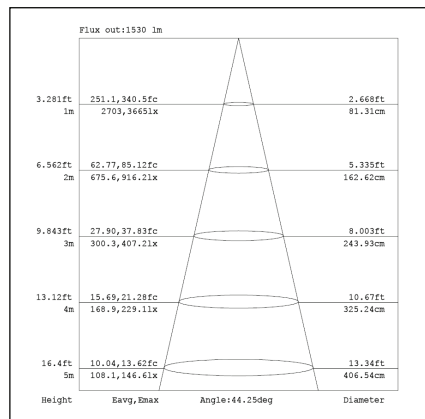

Technical Data test pattern

4000K