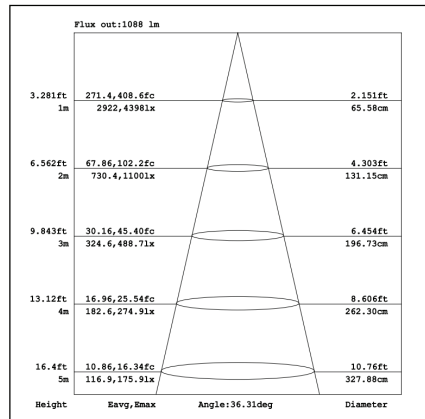

Technical Data test pattern

4000K