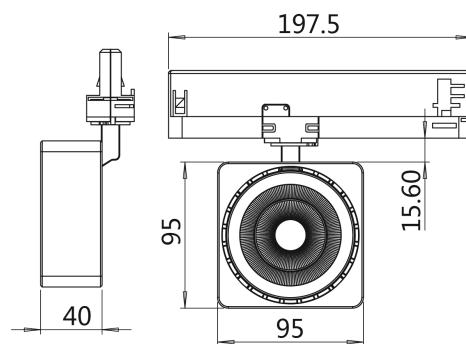

Square series

TL46-M-20W

optical lens

Technical Parameters:

| Name | Parameters |
|------------------------|----------------------------------|
| Light source: | COB |
| Input Voltage: | AC220~240V 50/60Hz |
| LED Current: | 500mA, 35-37V |
| Beam Angle: | 15°/20°/36°/48°/60° |
| Life Time: | > 50,000h - L80 - B10 (Ta 25° C) |
| Operating temperature: | -20°C~40°C |
| Certificate: | CE/RoHS |
| Weight: | 0.5kg |

Ordering Information:

○ White ● Black

| Power | CRI | Beam Angle | Luminous | CCT | Housing | Part Number |
|-------|-----|------------|----------|-------|---------|----------------------|
| 20W | >80 | ▲ 15° | 1910 lm | 3000K | ○ | TL46*-20W-830-W-15-M |
| | | | | | ● | TL46*-20W-830-B-15-M |
| | | | 2102 lm | 4000K | ○ | TL46*-20W-840-W-15-M |
| | | | | | ● | TL46*-20W-840-B-15-M |
| | | ▲ 20° | 1778 lm | 3000K | ○ | TL46*-20W-830-W-20-M |
| | | | | | ● | TL46*-20W-830-B-20-M |
| | | | 1962 lm | 4000K | ○ | TL46*-20W-840-W-20-M |
| | | | | | ● | TL46*-20W-840-B-20-M |
| | | ▲ 36° | 1870 lm | 3000K | ○ | TL46*-20W-830-W-36-M |
| | | | | | ● | TL46*-20W-830-B-36-M |
| | | | 2086 lm | 4000K | ○ | TL46*-20W-840-W-36-M |
| | | | | | ● | TL46*-20W-840-B-36-M |
| | >90 | ▲ 15° | 1566 lm | 3000K | ○ | TL46*-20W-930-W-15-M |
| | | | | | ● | TL46*-20W-930-B-15-M |
| | | | 1766 lm | 4000K | ○ | TL46*-20W-940-W-15-M |
| | | | | | ● | TL46*-20W-940-B-15-M |
| | | ▲ 20° | 1672 lm | 3000K | ○ | TL46*-20W-930-W-20-M |
| | | | | | ● | TL46*-20W-930-B-20-M |
| | | | 1665 lm | 4000K | ○ | TL46*-20W-940-W-20-M |
| | | | | | ● | TL46*-20W-940-B-20-M |
| | | ▲ 36° | 1647 lm | 3000K | ○ | TL46*-20W-930-W-36-M |
| | | | | | ● | TL46*-20W-930-B-36-M |
| | | | 1745 lm | 4000K | ○ | TL46*-20W-940-W-36-M |
| | | | | | ● | TL46*-20W-940-B-36-M |

*: 4: 3 Phase 4 wires European Track, 6: 3 Phase 6 wires European Dali track

Technical Data test pattern

CRI80 15°

3000K

4000K

CRI80 20°

3000K

4000K