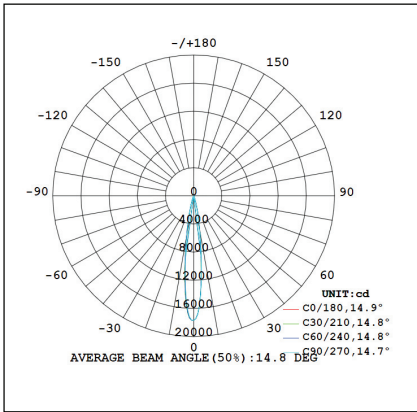

Square series

TL46-M-20W

optical lens

Technical Parameters:

| Name | Parameters |
|------------------------|----------------------------------|
| Light source: | COB |
| Input Voltage: | AC220~240V 50/60Hz |
| LED Current: | 500mA, 35-37V |
| Beam Angle: | 15°/20°/36°/48°/60° |
| Life Time: | > 50,000h - L80 - B10 (Ta 25° C) |
| Operating temperature: | -20°C~40°C |
| Certificate: | CE/RoHS |
| Weight: | 0.5kg |

Ordering Information:

○ White ● Black

| Power | CRI | Beam Angle | Luminous | CCT | Housing | Part Number |
|-------|-----|------------|----------|-------|---------|----------------------|
| 20W | >80 | ▲ 15° | 1910 lm | 3000K | ○ | TL46*-20W-830-W-15-M |
| | | | | | ● | TL46*-20W-830-B-15-M |
| | | | 2102 lm | 4000K | ○ | TL46*-20W-840-W-15-M |
| | | | | | ● | TL46*-20W-840-B-15-M |
| | | ▲ 20° | 1778 lm | 3000K | ○ | TL46*-20W-830-W-20-M |
| | | | | | ● | TL46*-20W-830-B-20-M |
| | | | 1962 lm | 4000K | ○ | TL46*-20W-840-W-20-M |
| | | | | | ● | TL46*-20W-840-B-20-M |
| | | ▲ 36° | 1870 lm | 3000K | ○ | TL46*-20W-830-W-36-M |
| | | | | | ● | TL46*-20W-830-B-36-M |
| | | | 2086 lm | 4000K | ○ | TL46*-20W-840-W-36-M |
| | | | | | ● | TL46*-20W-840-B-36-M |
| | >90 | ▲ 15° | 1566 lm | 3000K | ○ | TL46*-20W-930-W-15-M |
| | | | | | ● | TL46*-20W-930-B-15-M |
| | | | 1766 lm | 4000K | ○ | TL46*-20W-940-W-15-M |
| | | | | | ● | TL46*-20W-940-B-15-M |
| | | ▲ 20° | 1672 lm | 3000K | ○ | TL46*-20W-930-W-20-M |
| | | | | | ● | TL46*-20W-930-B-20-M |
| | | | 1665 lm | 4000K | ○ | TL46*-20W-940-W-20-M |
| | | | | | ● | TL46*-20W-940-B-20-M |
| | | ▲ 36° | 1647 lm | 3000K | ○ | TL46*-20W-930-W-36-M |
| | | | | | ● | TL46*-20W-930-B-36-M |
| | | | 1745 lm | 4000K | ○ | TL46*-20W-940-W-36-M |
| | | | | | ● | TL46*-20W-940-B-36-M |

*: 4: 3 Phase 4 wires European Track, 6: 3 Phase 6 wires European Dali track

Technical Data test pattern

CRI80 15°

3000K

4000K

CRI80 20°

3000K

4000K