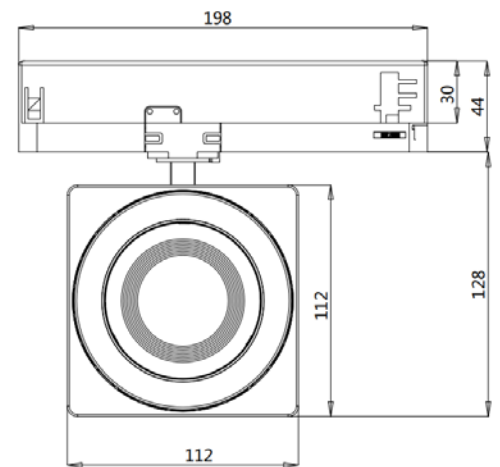

Product information

Product number:	TL46L-Pro Series
Track System:	3 wire, 4 wire, 6 wire
Input Voltage (v):	220-240V
Dimming:	On/Off, TRIAC, Knob, DALI
Light source:	COB LED
luminaire Lifetime:	50.000h (L80-B10, Ta25°C)
Rotation Angle (degree):	350
Tilting Angle (degree):	90
IP Rating:	20
Working Temperature (°C)	-5 ~ +30
Storage Temperature (°C)	-20 ~ +50
Material:	Aluminium
Fitting Colors:	9016 Sandy White / 9017 Sandy Black

Packaging information

N.W. lamp (Kg)	0.52
G.W. Carton (Kg)	10
Master carton dimensions(mm)	430x430x390
Quantity per carton(pcs):	16

Beam	Watt	CRI	Luminous	CCT	Code
17	28W	90	2453.5	4000K	TL464L-Pro-28G40-S
			2314.7	3000K	TL464L-Pro-28G30-S
			2152.6	2700K	TL464L-Pro-28G27-S
23	28W	90	2409.2	4000K	TL464L-Pro-28G40-M
			2272.9	3000K	TL464L-Pro-28G30-M
			2113.7	2700K	TL464L-Pro-28G27-M
34	28W	90	2408.8	4000K	TL464L-Pro-28G40-F
			2272.5	3000K	TL464L-Pro-28G30-F
			2113.4	2700K	TL464L-Pro-28G27-F
45	28W	90	2410.9	4000K	TL464L-Pro-28G40-WF
			2274.5	3000K	TL464L-Pro-28G30-WF
			2115.2	2700K	TL464L-Pro-28G27-WF

Code composition: TL46 X L - Pro - X 28 G30 - B S - L01

① ② ③ ④ ⑤ ⑥ ⑦ ⑧ ⑨ ⑩

① Code	② Track	③ Dimensions	④ Series	⑤ Dimming type	⑥ Watt	⑦ LED Kelvin & CRI	⑧ Finishes	⑨ Optical angle	⑩ Accessories
TL46	6 Wire	L	Pro	X Not-Driver	28W	H27 2700 >95	White	S Spot	L01 Honeycomb
	4 Wire			T TRIAC		G30 3000 >90	Black	M Medium	L02 Oval diffuser
	3 Wire			K Knob		G40 4000 >90		F Flood	L03 Diffuser
				D DALI		E50 5000 >80		WF Wide Flood	