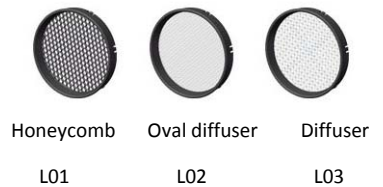

Product information

Product number:	TL46L-Pro Series
Track System:	3 wire, 4 wire, 6 wire
Input Voltage (v):	220-240V
Dimming:	On/Off, TRIAC, Knob, DALI
Light source:	COB LED
luminaire Lifetime:	50.000h (L80-B10, Ta25°C)
Rotation Angle (degree):	350
Tilting Angle (degree):	90
IP Rating:	20
Working Temperature (°C)	-5 ~ +30
Storage Temperature (°C)	-20 ~ +50
Material:	Aluminium
Fitting Colors:	9016 Sandy White / 9017 Sandy Black

Packaging information

N.W. lamp (Kg)	0.52
G.W. Carton (Kg)	10
Master carton dimensions(mm)	430x430x390
Quantity per carton(pcs):	16

Beam	Watt	CRI	Luminous	CCT	Code
17	28W	90	2453.5	4000K	TL464L-Pro-28G40-S
			2314.7	3000K	TL464L-Pro-28G30-S
			2152.6	2700K	TL464L-Pro-28G27-S
23	28W	90	2409.2	4000K	TL464L-Pro-28G40-M
			2272.9	3000K	TL464L-Pro-28G30-M
			2113.7	2700K	TL464L-Pro-28G27-M
34	28W	90	2408.8	4000K	TL464L-Pro-28G40-F
			2272.5	3000K	TL464L-Pro-28G30-F
			2113.4	2700K	TL464L-Pro-28G27-F
45	28W	90	2410.9	4000K	TL464L-Pro-28G40-WF
			2274.5	3000K	TL464L-Pro-28G30-WF
			2115.2	2700K	TL464L-Pro-28G27-WF

Code composition: TL46 X L - Pro - X 28 G30 - B S - L01

① ② ③ ④ ⑤ ⑥ ⑦ ⑧ ⑨ ⑩

① Code	② Track	③ Dimensions	④ Series	⑤ Dimming type	⑥ Watt	⑦ LED Kelvin & CRI	⑧ Finishes	⑨ Optical angle	⑩ Accessories
TL46	6 Wire	L	Pro	X Not-Driver	28W	H27 2700 >95	White	S Spot	L01 Honeycomb
	4 Wire			T TRIAC		G30 3000 >90	Black	M Medium	L02 Oval diffuser
	3 Wire			K Knob		G40 4000 >90		F Flood	L03 Diffuser
				D DALI		E50 5000 >80		WF Wide Flood	