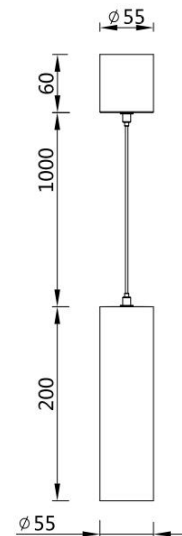

Decossed Downlight

Norms: EN 60598-1, EN 60598-2-1, EN60598-2-2

Product information

Product number:	ALSP55 - 15
Input Voltage (v):	220-240V AC
Dimming:	On/Off, Triac, 1-10V, DALI
Light source:	COB LED
Luminaire Lifetime:	50.000h (L80-B10, Ta25° C)
Rotation Angle (degree):	N/A
Tilting Angle (degree):	N/A
IP Rating:	20
Working Temperature (° C)	-5 ~ +30
Storage Temperature (° C)	-20 ~ +50
Material:	Aluminium
Fitting Colors:	9016 Sandy White / 9017 Sandy Black

Packaging information

N.W. lamp (Kg):	0.63
G.W. Carton (Kg):	22
Master carton dimensions(mm):	520x420x365
Quantity per carton(PCS):	32

Beam	Watt	CRI	Luminous	CCT	Code
15 	15W	90	1120.2 lm	4000K	ALSP55S-02NC15G40-S
			1056.8 lm	3000K	ALSP55S-02NC15G30-S
			982.8 lm	2700K	ALSP55S-02NC15G27-S
21 	15W	90	1070.8 lm	4000K	ALSP55S-02NC15G40-M
			1010.2 lm	3000K	ALSP55S-02NC15G30-M
			939.5 lm	2700K	ALSP55S-02NC15G27-M
36 	15W	90	908.7 lm	4000K	ALSP55S-02NC15G40-F
			857.3 lm	3000K	ALSP55S-02NC15G30-F
			797.3 lm	2700K	ALSP55S-02NC15G27-F
49 	15W	90	973.2 lm	4000K	ALSP55S-02NC15G40-W
			918.1 lm	3000K	ALSP55S-02NC15G30-W
			853.8 lm	2700K	ALSP55S-02NC15G27-W

- ① ② ③ ④ ⑤ ⑥ ⑦ ⑧ ⑨ ⑩ ⑪

Code composition: ALSP 55 S - 02 N C 15 G30 - S - B - L01

① Product series	② Model	③ App types	④ Track style&length	⑤ Dimming type	⑥ COB type	⑦ Watt	⑧ LED Kelvin & CRI	⑨ Optical angle	⑩ Finishes	⑪ Accessories
ALSP	55	S	Spotlight 02	200mm	N	No dimming	C	COB	15W	H27 2700 >95 S Spot White L01 Honeycomb
			03	255mm	T	Triac dimming		G30 3000 >90 M Medium	Black	L02 Oval diffuser
			06	600mm	V	1-10V dimming		E40 4000 >80 F Flood		L03 Diffuser
					D	DALI dimming		C50 5000 >70 WF Wide Flood		