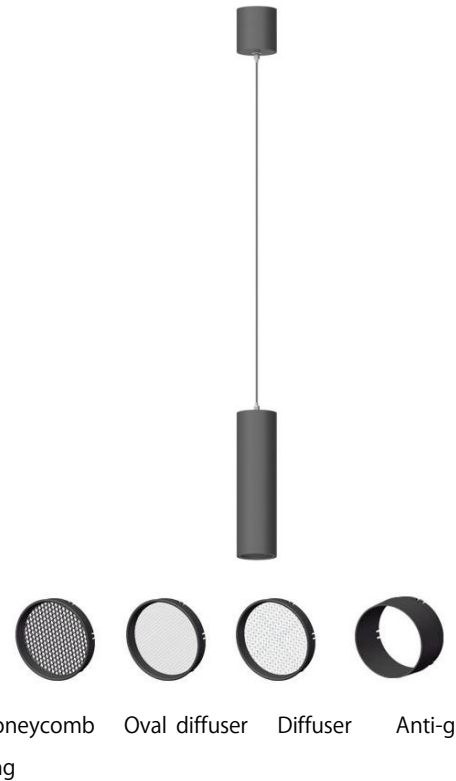

Decossed Downlight

Norms: EN 60598-1, EN 60598-2-1, EN60598-2-2

Product information

Product number:	ALSP55 - 15
Input Voltage (v):	220-240V AC
Dimming:	On/Off, Triac, 1-10V, DALI
Light source:	COB LED
Luminaire Lifetime:	50.000h (L80-B10, Ta25° C)
Rotation Angle (degree):	N/A
Tilting Angle (degree):	N/A
IP Rating:	20
Working Temperature (° C)	-5 ~ +30
Storage Temperature (° C)	-20 ~ +50
Material:	Aluminium
Fitting Colors:	9016 Sandy White / 9017 Sandy Black

Packaging information

N.W. lamp (Kg):	0.63
G.W. Carton (Kg):	22
Master carton dimensions(mm):	520x420x365
Quantity per carton(PCS):	32

Beam	Watt	CRI	Luminous	CCT	Code
15 	15W	90	1120.2 lm	4000K	ALSP55S-02NC15G40-S
			1056.8 lm	3000K	ALSP55S-02NC15G30-S
			982.8 lm	2700K	ALSP55S-02NC15G27-S
21 	15W	90	1070.8 lm	4000K	ALSP55S-02NC15G40-M
			1010.2 lm	3000K	ALSP55S-02NC15G30-M
			939.5 lm	2700K	ALSP55S-02NC15G27-M
36 	15W	90	908.7 lm	4000K	ALSP55S-02NC15G40-F
			857.3 lm	3000K	ALSP55S-02NC15G30-F
			797.3 lm	2700K	ALSP55S-02NC15G27-F
49 	15W	90	973.2 lm	4000K	ALSP55S-02NC15G40-W
			918.1 lm	3000K	ALSP55S-02NC15G30-W
			853.8 lm	2700K	ALSP55S-02NC15G27-W

- ① ② ③ ④ ⑤ ⑥ ⑦ ⑧ ⑨ ⑩ ⑪

Code composition: ALSP 55 S - 02 N C 15 G30 - S - B - L01

① Product series	② Model	③ App types	④ Track style&length	⑤ Dimming type	⑥ COB type	⑦ Watt	⑧ LED Kelvin & CRI	⑨ Optical angle	⑩ Finishes	⑪ Accessories
ALSP	55	S	Spotlight 02	200mm	N	No dimming	C	COB	15W	H27 2700 >95 S Spot White L01 Honeycomb
			03	255mm	T	Triac dimming		G30 3000 >90 M Medium	Black	L02 Oval diffuser
			06	600mm	V	1-10V dimming		E40 4000 >80 F Flood		L03 Diffuser
					D	DALI dimming		C50 5000 >70 WF Wide Flood		